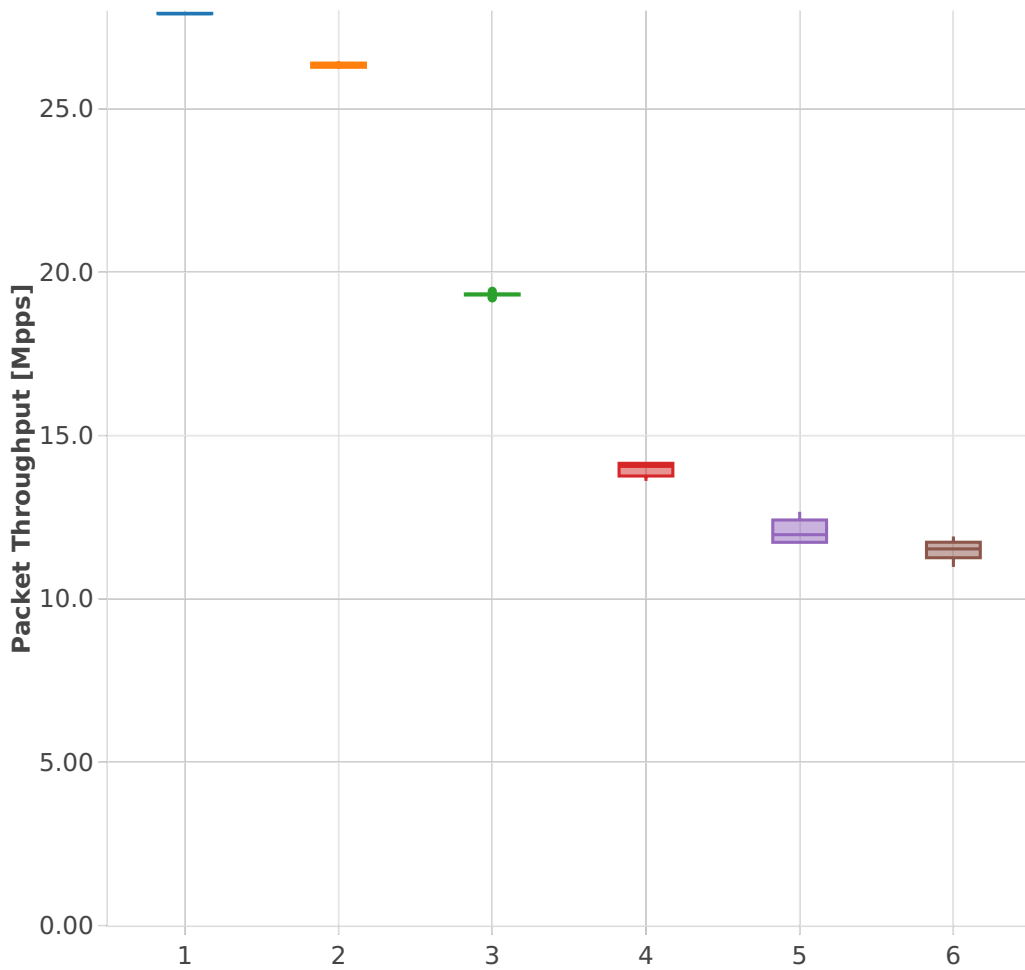

# Packet Throughput: l2sw-2n-skx-xxv710-64b-2t1c-base\_and\_scale-pdr

Test Cases [Index]

- 1. (10 runs) 2n1l-25ge2p1xxv710-eth-l2patch
- 2. (10 runs) 2n1l-25ge2p1xxv710-eth-l2xcbase
- 3. (10 runs) 2n1l-25ge2p1xxv710-eth-l2bdbasemaclrn
- 4. (10 runs) 2n1l-25ge2p1xxv710-eth-l2bdscale10kmaclrn
- 5. (10 runs) 2n1l-25ge2p1xxv710-eth-l2bdscale100kmaclrn
- 6. (10 runs) 2n1l-25ge2p1xxv710-eth-l2bdscale100kmaclrn