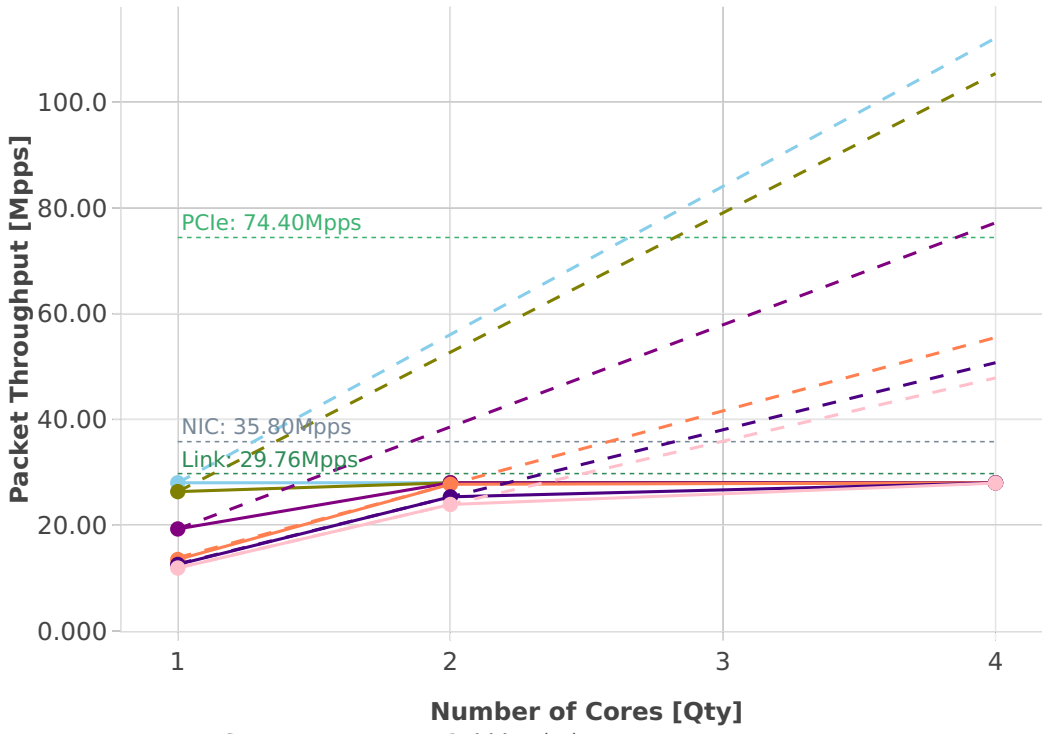

Speedup Multi-core: l2sw-2n-skx-x710-64b-base_and_scale-pdr

- Perfect
- Measured
- ... Limit
- 10ge2p1x710-eth-l2patch
- 10ge2p1x710-eth-l2xcbase
- 10ge2p1x710-eth-l2bdbasemaclrn
- 10ge2p1x710-eth-l2bdscale10kmaclrn
- 10ge2p1x710-eth-l2bdscale100kmaclrn
- 10ge2p1x710-eth-l2bdscale1mmaclrn