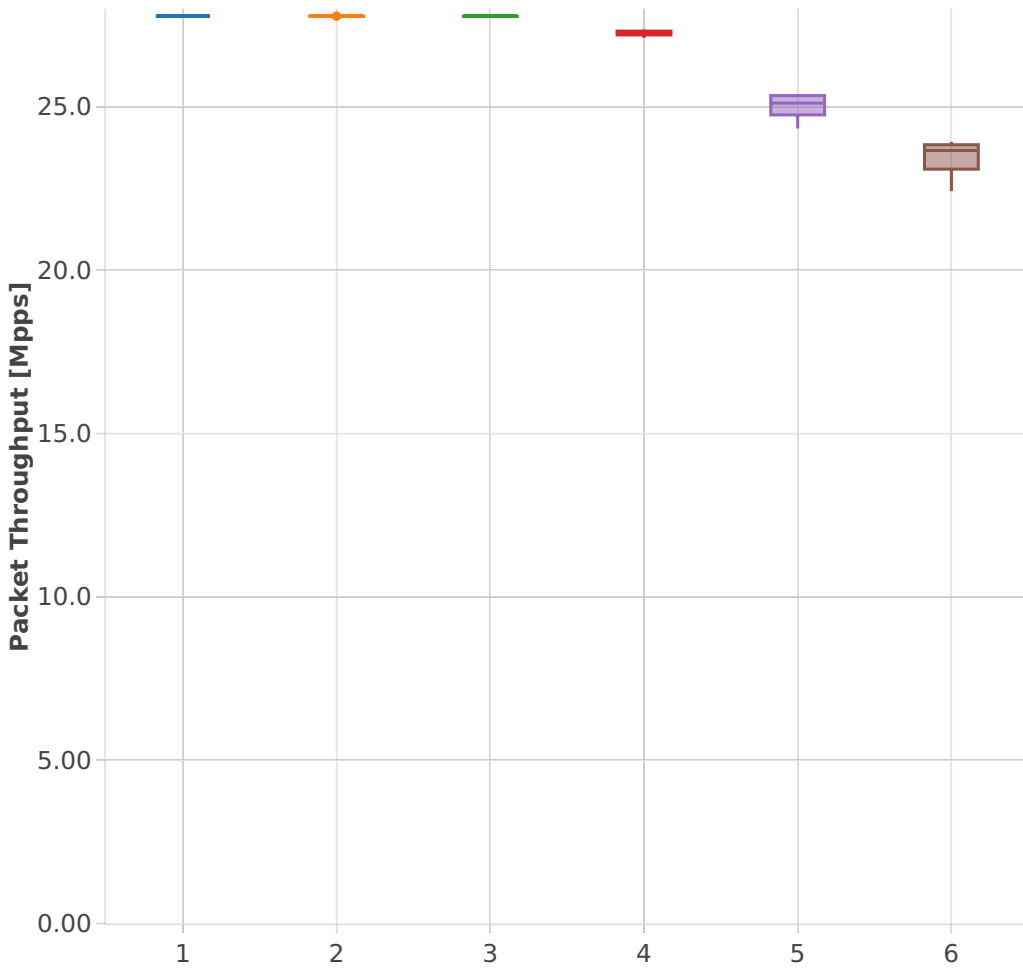

Packet Throughput: l2sw-2n-skx-x710-64b-4t2c-base_and_scale-ndr

- Test Cases [Index]**
- 1. (10 runs) 2n1l-10ge2p1x710-eth-l2patch
 - 2. (10 runs) 2n1l-10ge2p1x710-eth-l2xcbase
 - 3. (10 runs) 2n1l-10ge2p1x710-eth-l2bdbasemaclrn
 - 4. (10 runs) 2n1l-10ge2p1x710-eth-l2bdscale10kmaclrn
 - 5. (10 runs) 2n1l-10ge2p1x710-eth-l2bdscale100kmaclrn
 - 6. (09 runs) 2n1l-10ge2p1x710-eth-l2bdscale100kmaclrn