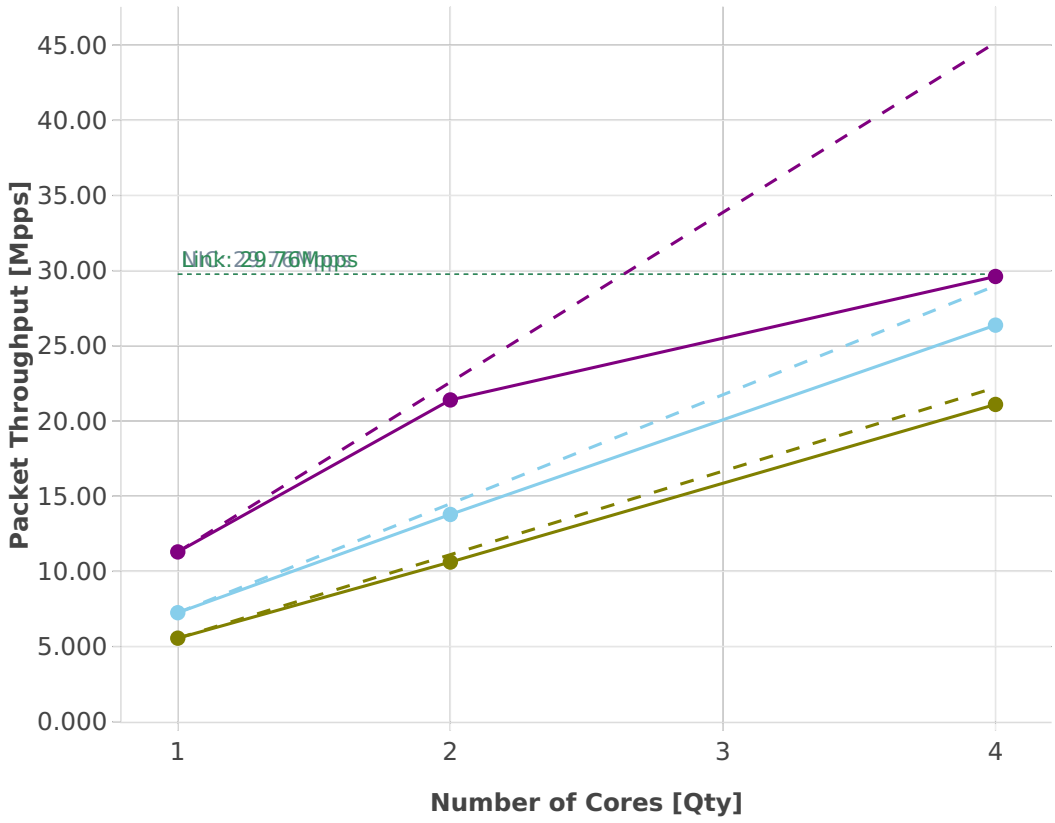

Speedup Multi-core: l2sw-2n-dnv-x553-64b-base-pdr

- Perfect
- Measured
- ... Limit
- 10ge2p1x553-eth-l2xcbase
- 10ge2p1x553-eth-l2bdbasemaclrn
- 10ge2p1x553-eth-l2patch