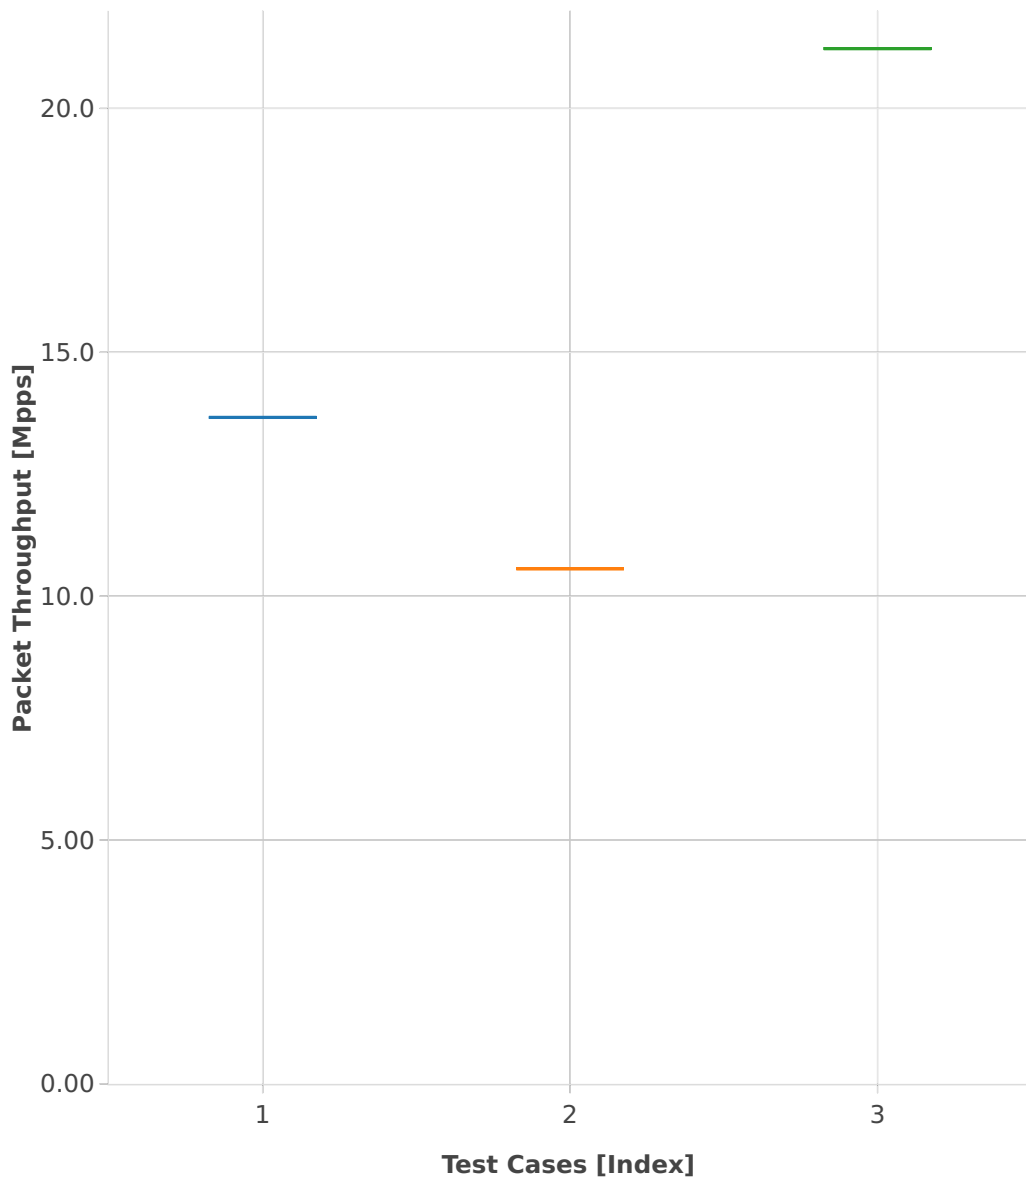

# Packet Throughput: l2sw-2n-dnv-x553-64b-2t2c-base-ndr

- 1. (01 run) 2n1l-10ge2p1x553-eth-l2xcbase
- 2. (01 run) 2n1l-10ge2p1x553-eth-l2bdbasemaclrn
- 3. (01 run) 2n1l-10ge2p1x553-eth-l2patch