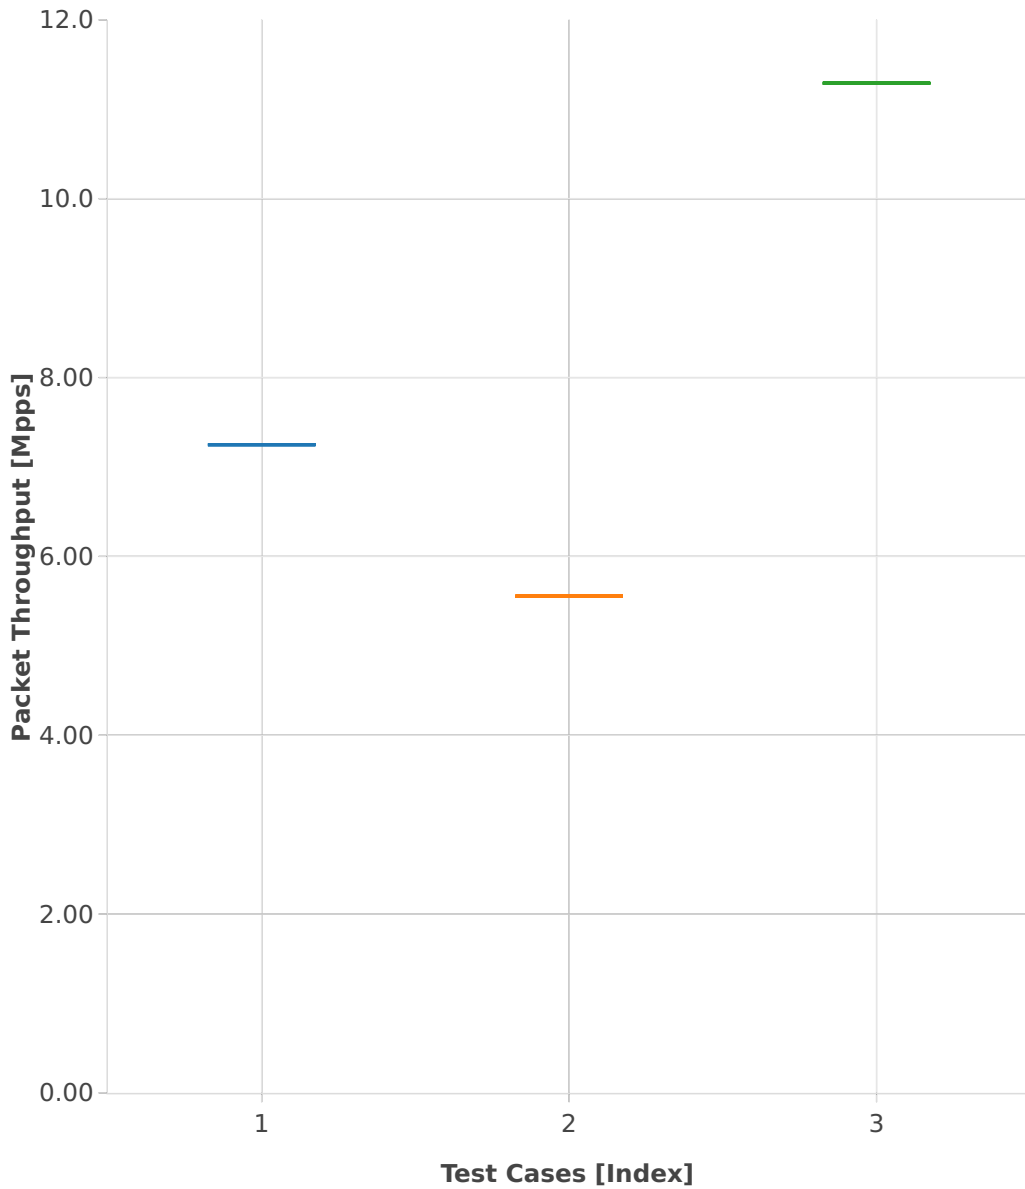

Packet Throughput: l2sw-2n-dnv-x553-64b-1t1c-base-pdr

- 1. (01 run) 2n1l-10ge2p1x553-eth-l2xcbase
- 2. (01 run) 2n1l-10ge2p1x553-eth-l2bdbasemaclrn
- 3. (01 run) 2n1l-10ge2p1x553-eth-l2patch