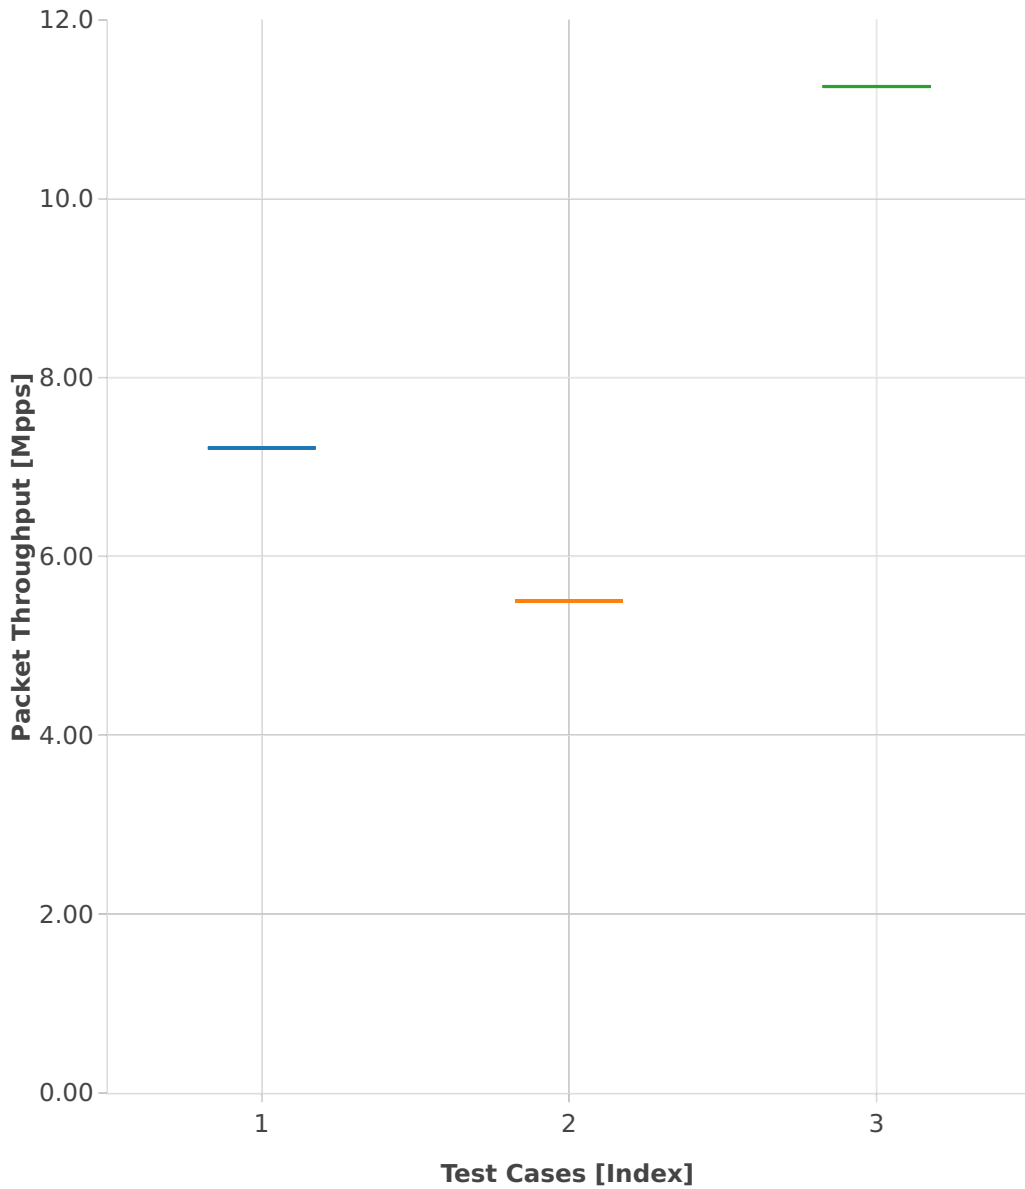

Packet Throughput: l2sw-2n-dnv-x553-64b-1t1c-base-ndr

- 1. (01 run) 2n1l-10ge2p1x553-eth-l2xcbase
- 2. (01 run) 2n1l-10ge2p1x553-eth-l2bdbasemaclrn
- 3. (01 run) 2n1l-10ge2p1x553-eth-l2patch