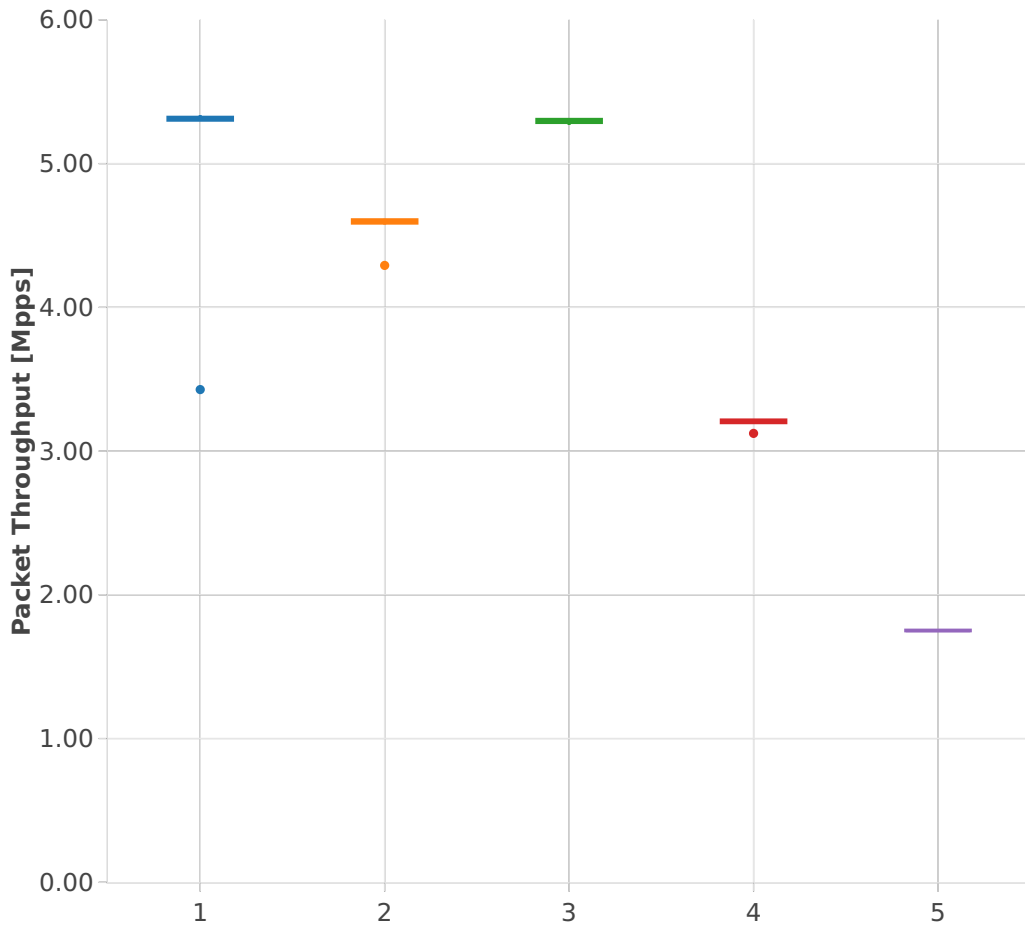

# Packet Throughput: k8s-memif-3n-hsw-x710-64b-1t1c-base\_and\_scale-l2xc-p

## Test Cases [Index]

- 1. (07 runs) 10ge2p1x710-eth-1drcl2xcbase-eth-2memif-1drcl2xc-1paral-k8s
- 2. (10 runs) 10ge2p1x710-eth-1drcl2xcbase-eth-2memif-2drcl2xc-1horiz-k8s
- 3. (07 runs) 10ge2p1x710-eth-1drcl2xcbase-eth-2memif-4drcl2xc-1horiz-k8s
- 4. (10 runs) 10ge2p1x710-eth-1drcl2xcbase-eth-4memif-2drcl2xc-1chain-k8s
- 5. (05 runs) 10ge2p1x710-eth-1drcl2xcbase-eth-8memif-4drcl2xc-1chain-k8s