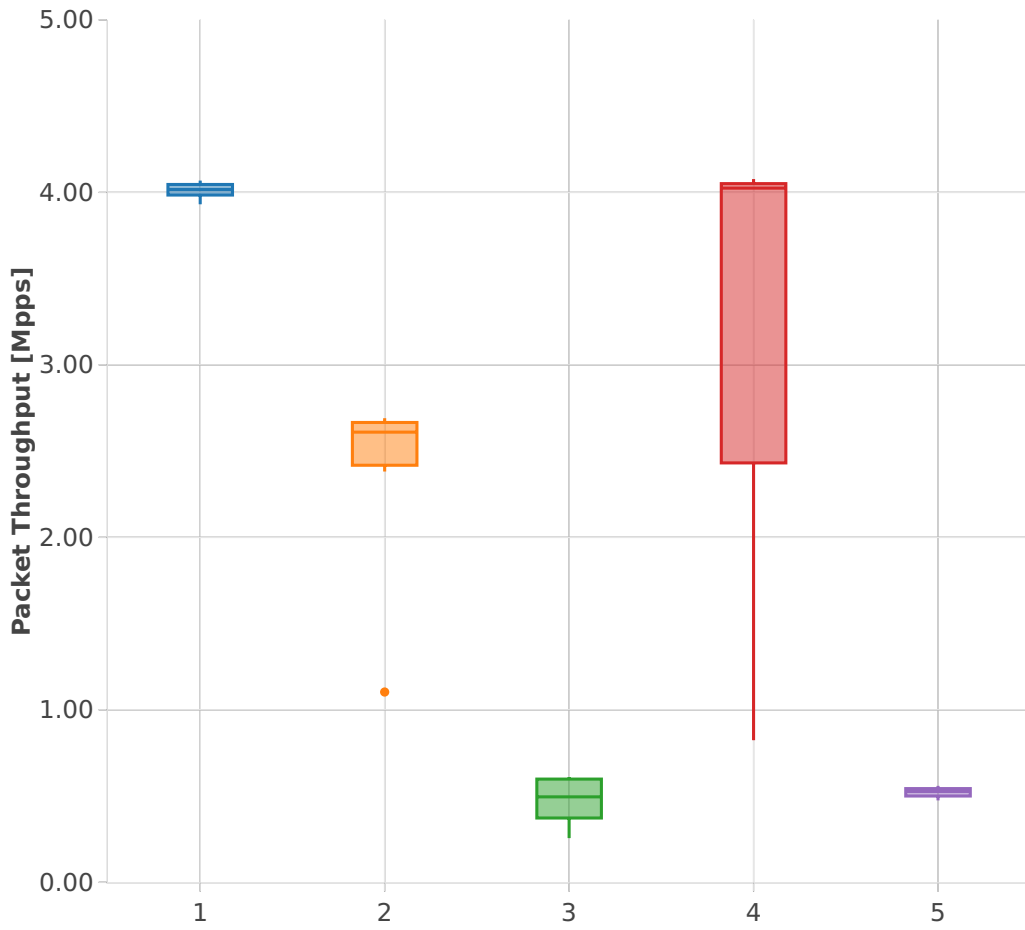

# Packet Throughput: k8s-memif-3n-hsw-x710-64b-1t1c-base\_and\_scale-l2bd-n

## Test Cases [Index]

- 1. (06 runs) 10ge2p1x710-eth-1drcl2bdbasemaclrn-eth-2memif-1drcl2xc-1paral-k8s
- 2. (10 runs) 10ge2p1x710-eth-1drcl2bdbasemaclrn-eth-4memif-2drcl2xc-1chain-k8s
- 3. (06 runs) 10ge2p1x710-eth-1drcl2bdbasemaclrn-eth-8memif-4drcl2xc-1chain-k8s
- 4. (11 runs) 10ge2p1x710-eth-1drcl2bdbasemaclrn-eth-2memif-2drcl2xc-1horiz-k8s
- 5. (04 runs) 10ge2p1x710-eth-1drcl2bdbasemaclrn-eth-2memif-4drcl2xc-1horiz-k8s