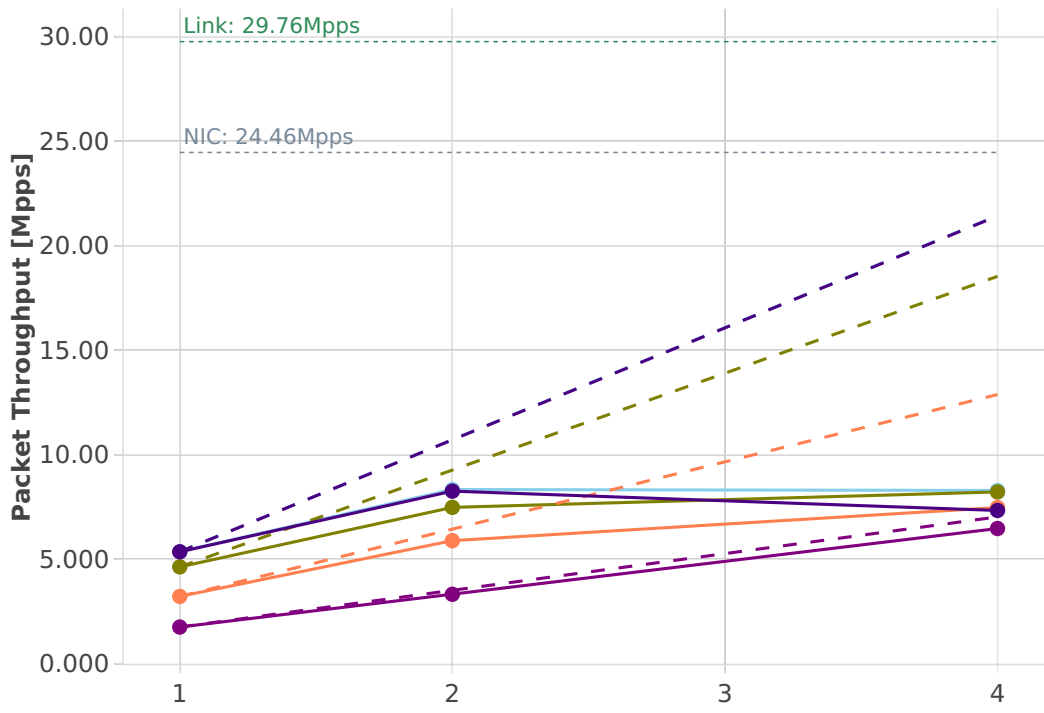

Speedup Multi-core: k8s-memif-3n-hsw-x520-64b-base_and_scale-l2xc-pdr

- Perfect — Measured ... Limit
- eth-1drcl2xcbase-eth-2memif-1drcl2xc-1paral-k8s
 - eth-1drcl2xcbase-eth-2memif-2drcl2xc-1horiz-k8s
 - eth-1drcl2xcbase-eth-8memif-4drcl2xc-1chain-k8s
 - eth-1drcl2xcbase-eth-4memif-2drcl2xc-1chain-k8s
 - eth-1drcl2xcbase-eth-2memif-4drcl2xc-1horiz-k8s