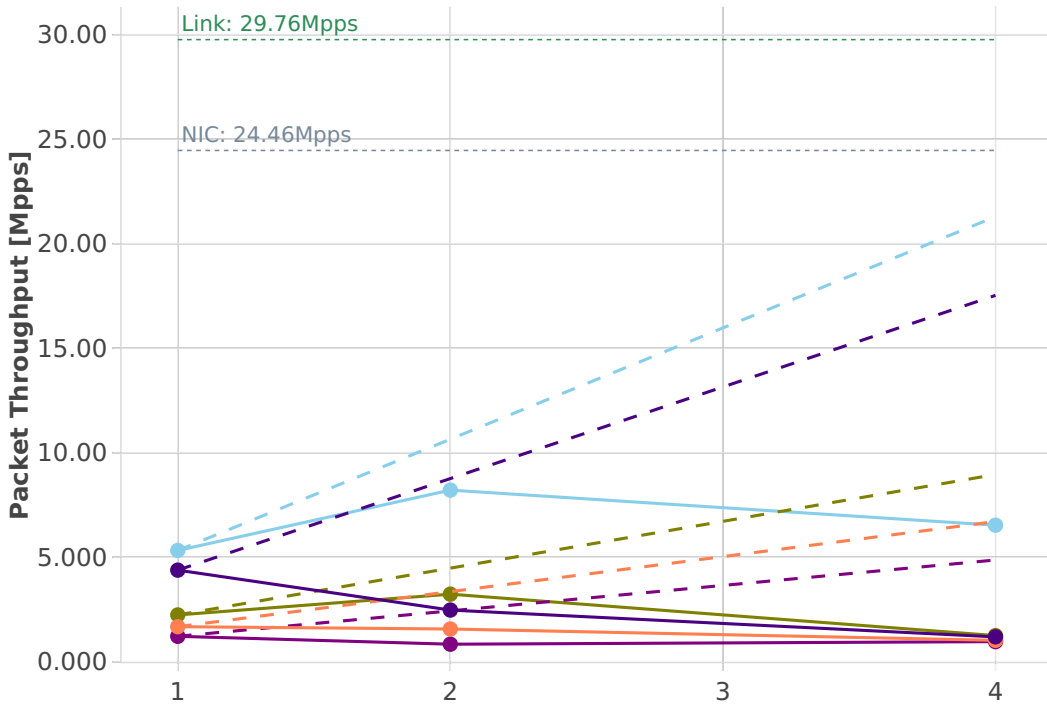

# Speedup Multi-core: k8s-memif-3n-hsw-x520-64b-base\_and\_scale-n-dr-l2xc

- Perfect    — Measured    ... Limit
- eth-1drcl2xcbase-eth-2memif-1drcl2xc-1paral-k8s
  - eth-1drcl2xcbase-eth-2memif-2drcl2xc-1horiz-k8s
  - eth-1drcl2xcbase-eth-8memif-4drcl2xc-1chain-k8s
  - eth-1drcl2xcbase-eth-4memif-2drcl2xc-1chain-k8s
  - eth-1drcl2xcbase-eth-2memif-4drcl2xc-1horiz-k8s