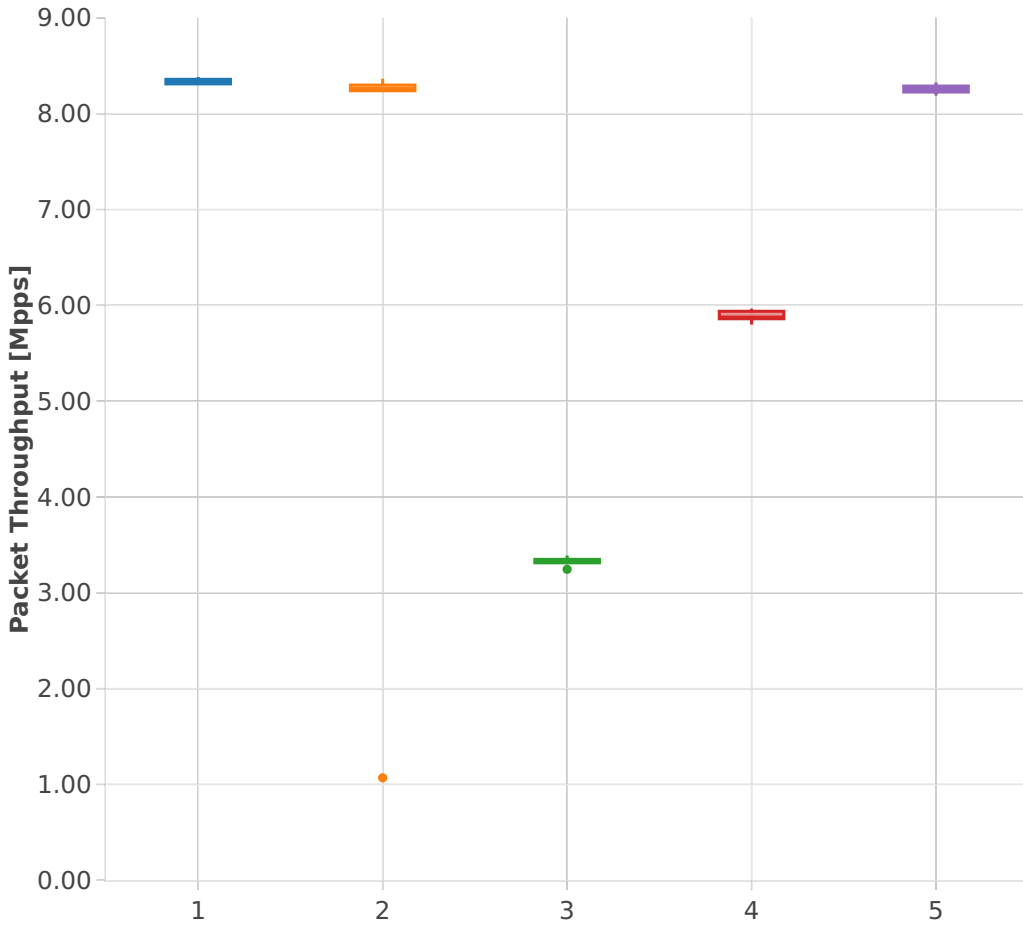

Packet Throughput: k8s-memif-3n-hsw-x520-64b-2t2c-base_and_scale-l2xc-p

Test Cases [Index]

- 1. (04 runs) 10ge2p1x520-eth-1drcl2xcbase-eth-2memif-1drcl2xc-1paral-k8s
- 2. (09 runs) 10ge2p1x520-eth-1drcl2xcbase-eth-2memif-2drcl2xc-1horiz-k8s
- 3. (06 runs) 10ge2p1x520-eth-1drcl2xcbase-eth-8memif-4drcl2xc-1chain-k8s
- 4. (10 runs) 10ge2p1x520-eth-1drcl2xcbase-eth-4memif-2drcl2xc-1chain-k8s
- 5. (08 runs) 10ge2p1x520-eth-1drcl2xcbase-eth-2memif-4drcl2xc-1horiz-k8s