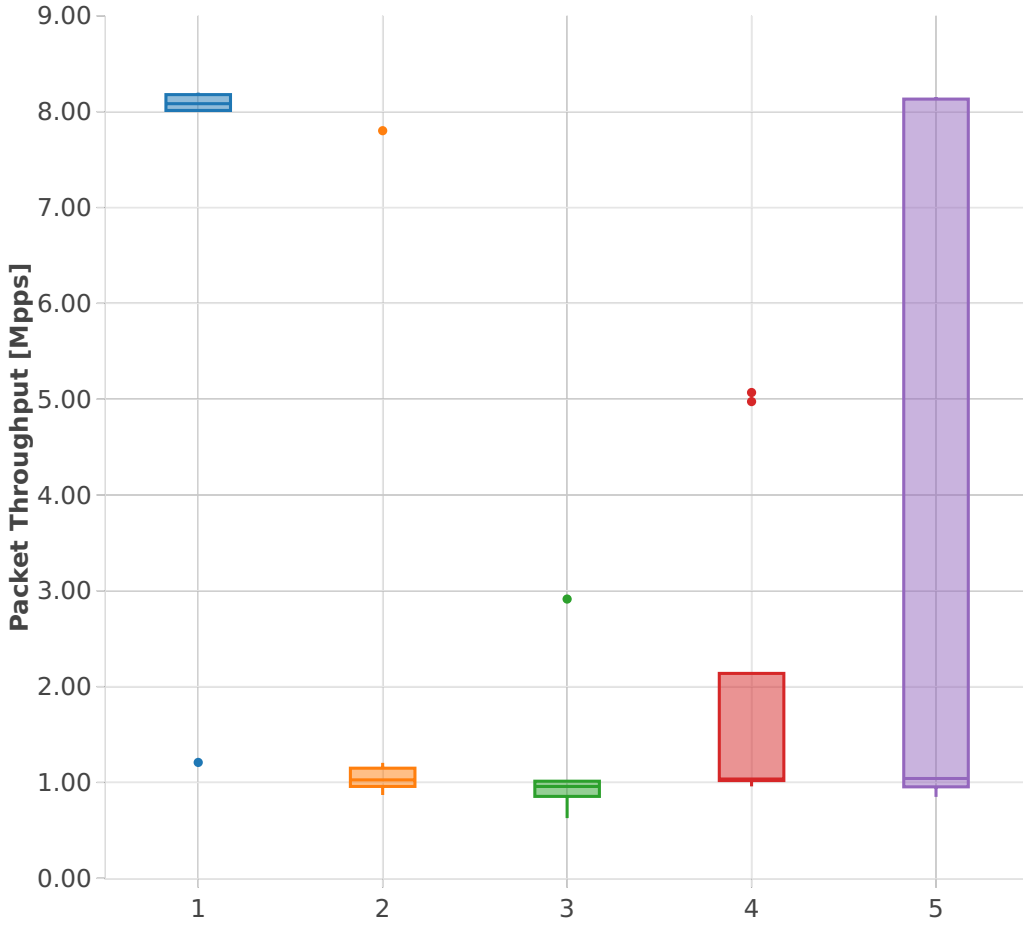

Packet Throughput: k8s-memif-3n-hsw-x520-64b-2t2c-base_and_scale-l2bd-n

Test Cases [Index]

- 1. (06 runs) 10ge2p1x520-eth-1drcl2bdbasemaclrn-eth-2memif-1drcl2xc-1paral-k8s
- 2. (09 runs) 10ge2p1x520-eth-1drcl2bdbasemaclrn-eth-2memif-2drcl2xc-1horiz-k8s
- 3. (06 runs) 10ge2p1x520-eth-1drcl2bdbasemaclrn-eth-8memif-4drcl2xc-1chain-k8s
- 4. (09 runs) 10ge2p1x520-eth-1drcl2bdbasemaclrn-eth-4memif-2drcl2xc-1chain-k8s
- 5. (06 runs) 10ge2p1x520-eth-1drcl2bdbasemaclrn-eth-2memif-4drcl2xc-1horiz-k8s