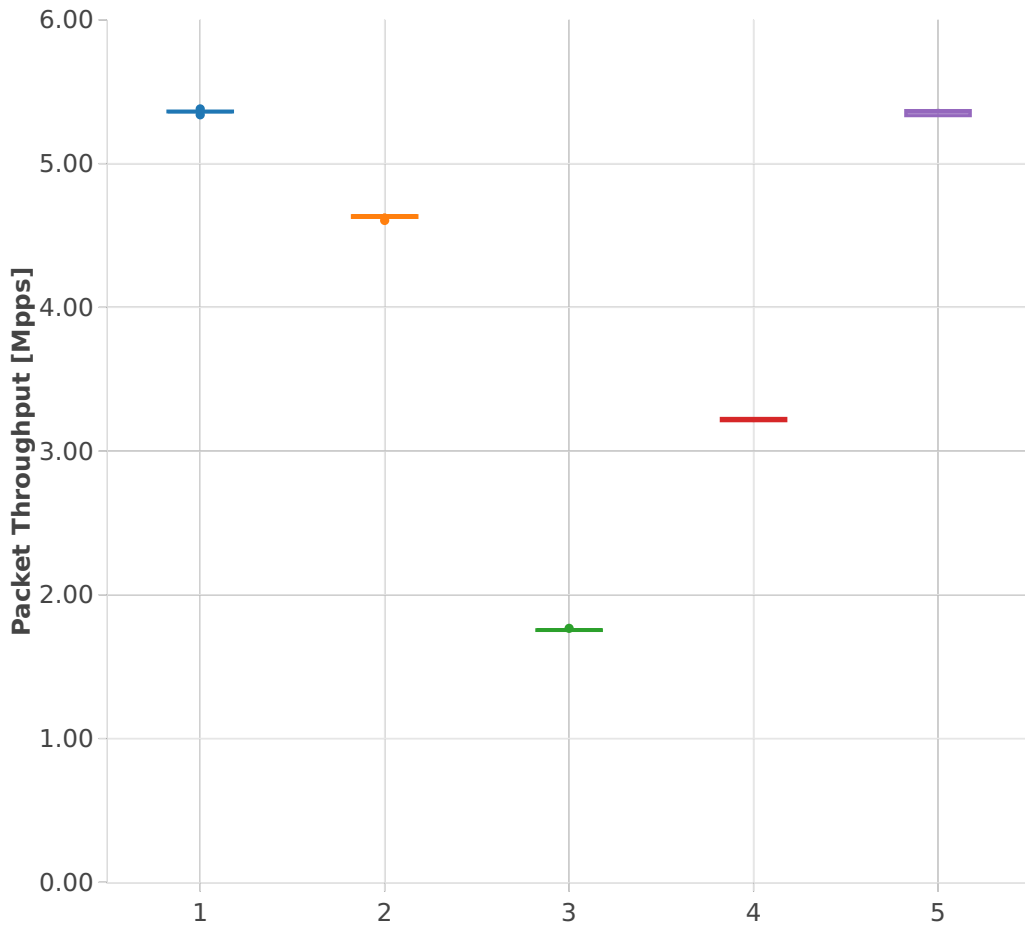

Packet Throughput: k8s-memif-3n-hsw-x520-64b-1t1c-base_and_scale-l2xc-p

Test Cases [Index]

- 1. (07 runs) 10ge2p1x520-eth-1drcl2xcbase-eth-2memif-1drcl2xc-1paral-k8s
- 2. (11 runs) 10ge2p1x520-eth-1drcl2xcbase-eth-2memif-2drcl2xc-1horiz-k8s
- 3. (06 runs) 10ge2p1x520-eth-1drcl2xcbase-eth-8memif-4drcl2xc-1chain-k8s
- 4. (10 runs) 10ge2p1x520-eth-1drcl2xcbase-eth-4memif-2drcl2xc-1chain-k8s
- 5. (05 runs) 10ge2p1x520-eth-1drcl2xcbase-eth-2memif-4drcl2xc-1horiz-k8s