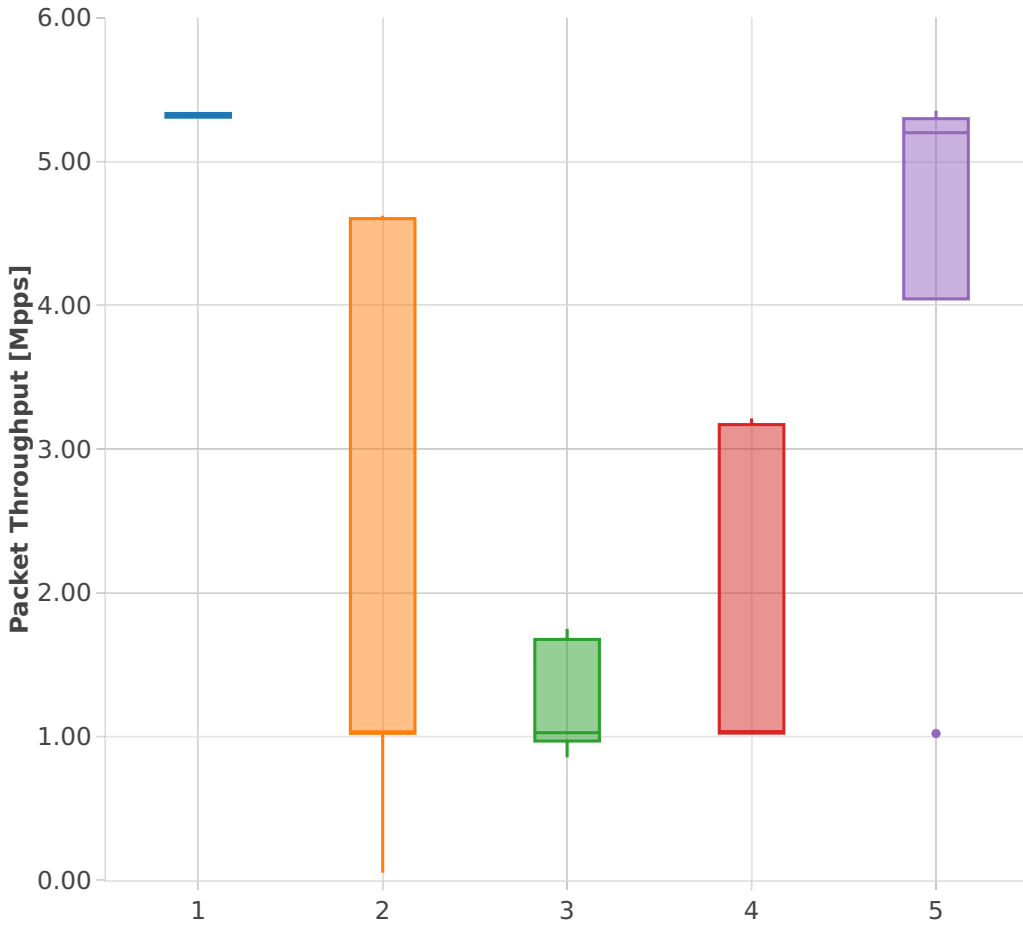

Packet Throughput: k8s-memif-3n-hsw-x520-64b-1t1c-base_and_scale-l2xc-n

Test Cases [Index]

- 1. (07 runs) 10ge2p1x520-eth-1drcl2xcbase-eth-2memif-1drcl2xc-1paral-k8s
- 2. (11 runs) 10ge2p1x520-eth-1drcl2xcbase-eth-2memif-2drcl2xc-1horiz-k8s
- 3. (06 runs) 10ge2p1x520-eth-1drcl2xcbase-eth-8memif-4drcl2xc-1chain-k8s
- 4. (10 runs) 10ge2p1x520-eth-1drcl2xcbase-eth-4memif-2drcl2xc-1chain-k8s
- 5. (05 runs) 10ge2p1x520-eth-1drcl2xcbase-eth-2memif-4drcl2xc-1horiz-k8s