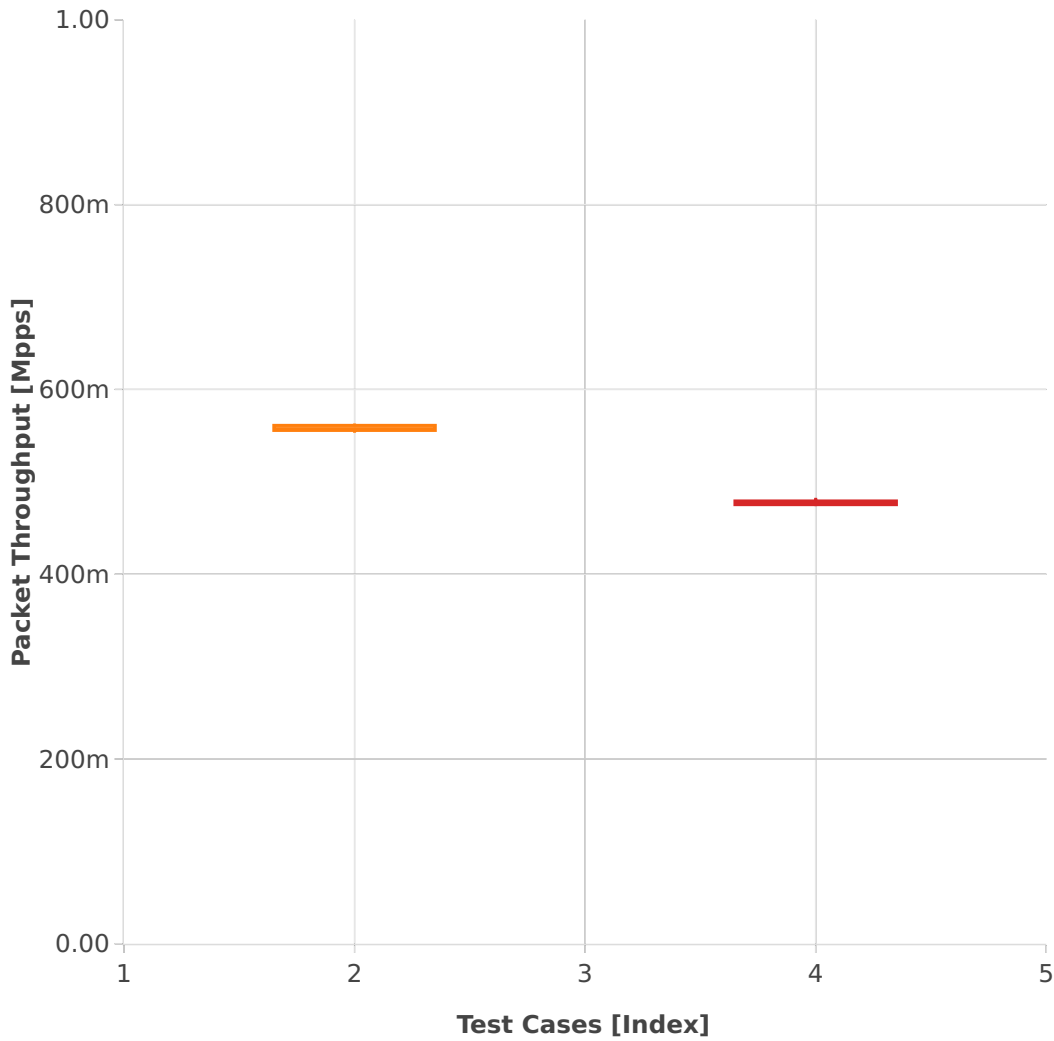

Packet Throughput: ipsec-3n-hsw-xl710-64b-2t2c-scale-pdr

- 1. (00 run) 40ge2p1xl710-ethip4ipsecscale1000tnl-ip4base-int-aes-gcm
- 2. (00 run) 40ge2p1xl710-ethip4ipsecscale1000tnl-ip4base-int-cbc-sha1
- 3. (10 runs) 40ge2p1xl710-ethip4ipsecscale1000tnl-ip4base-tnl-aes-gcm
- 4. (10 runs) 40ge2p1xl710-ethip4ipsecscale1000tnl-ip4base-tnl-cbc-sha1