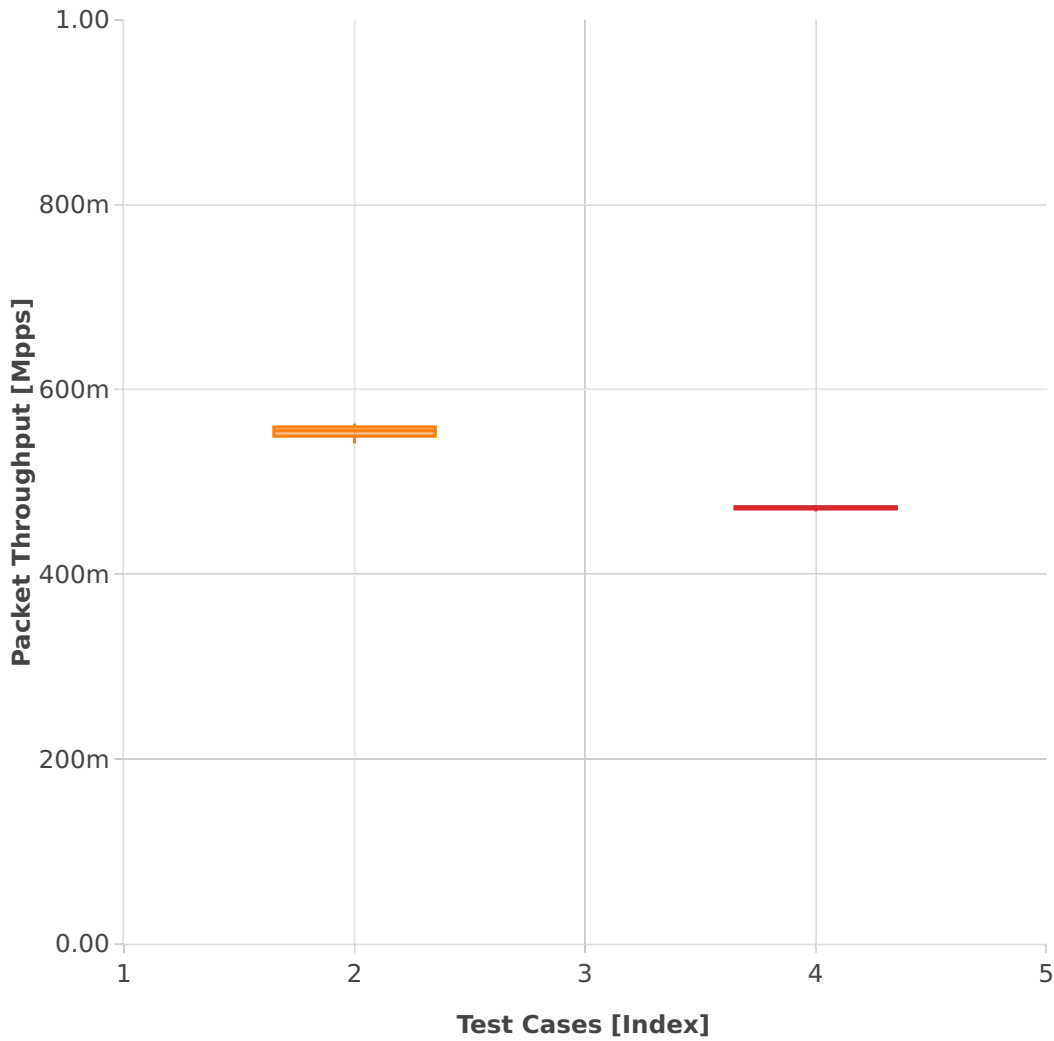

Packet Throughput: ipsec-3n-hsw-xl710-64b-2t2c-scale-ndr

- 1. (00 run) 40ge2p1xl710-ethip4ipsecscale1000tnl-ip4base-int-aes-gcm
- 2. (00 run) 40ge2p1xl710-ethip4ipsecscale1000tnl-ip4base-int-cbc-sha1
- 3. (10 runs) 40ge2p1xl710-ethip4ipsecscale1000tnl-ip4base-tnl-aes-gcm
- 4. (10 runs) 40ge2p1xl710-ethip4ipsecscale1000tnl-ip4base-tnl-cbc-sha1