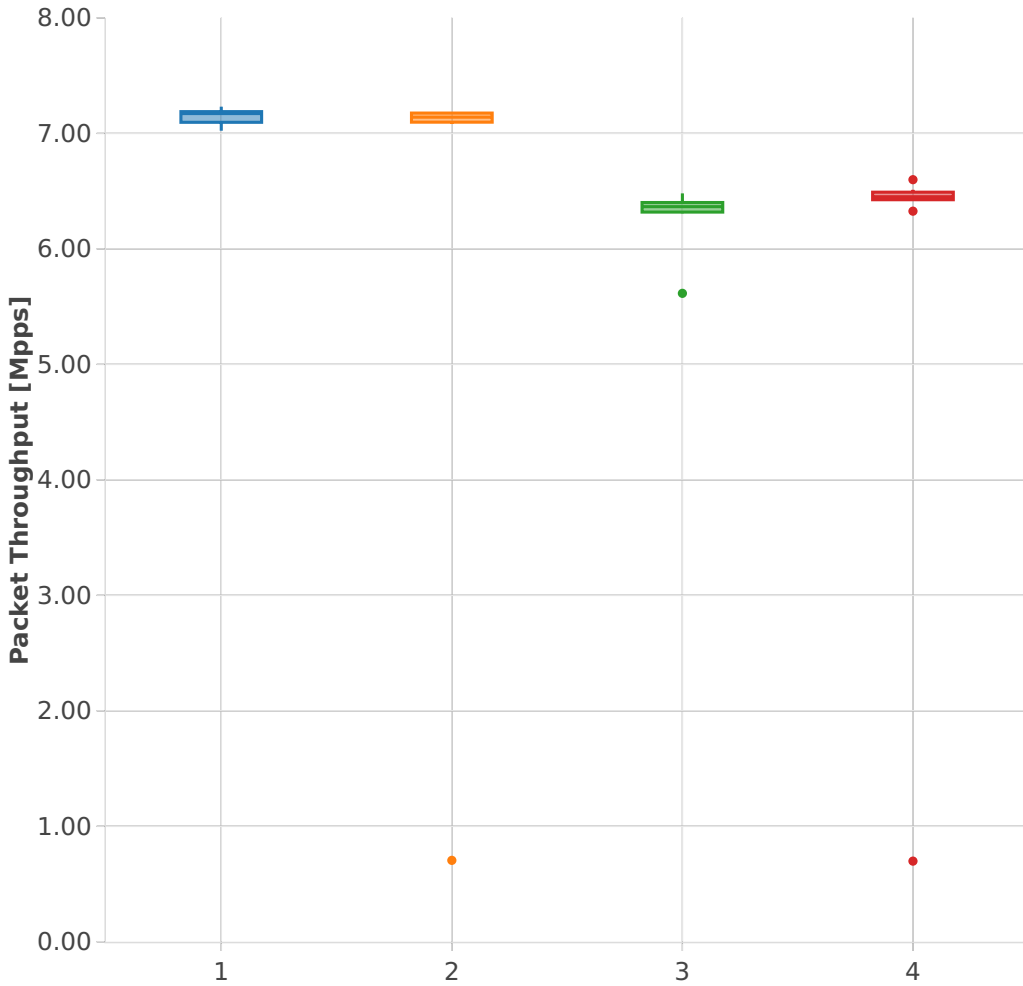

Packet Throughput: ipsec-3n-hsw-xl710-64b-2t2c-base-pdr

- Test Cases [Index]**
- 1. (10 runs) 40ge2p1xl710-ethip4ipsecbase-tnl-ip4base-int-aes-gcm
 - 2. (10 runs) 40ge2p1xl710-ethip4ipsecbase-tnl-ip4base-int-cbc-sha1
 - 3. (09 runs) 40ge2p1xl710-ethip4ipsecbase-tnl-ip4base-tnl-aes-gcm
 - 4. (09 runs) 40ge2p1xl710-ethip4ipsecbase-tnl-ip4base-tnl-cbc-sha1