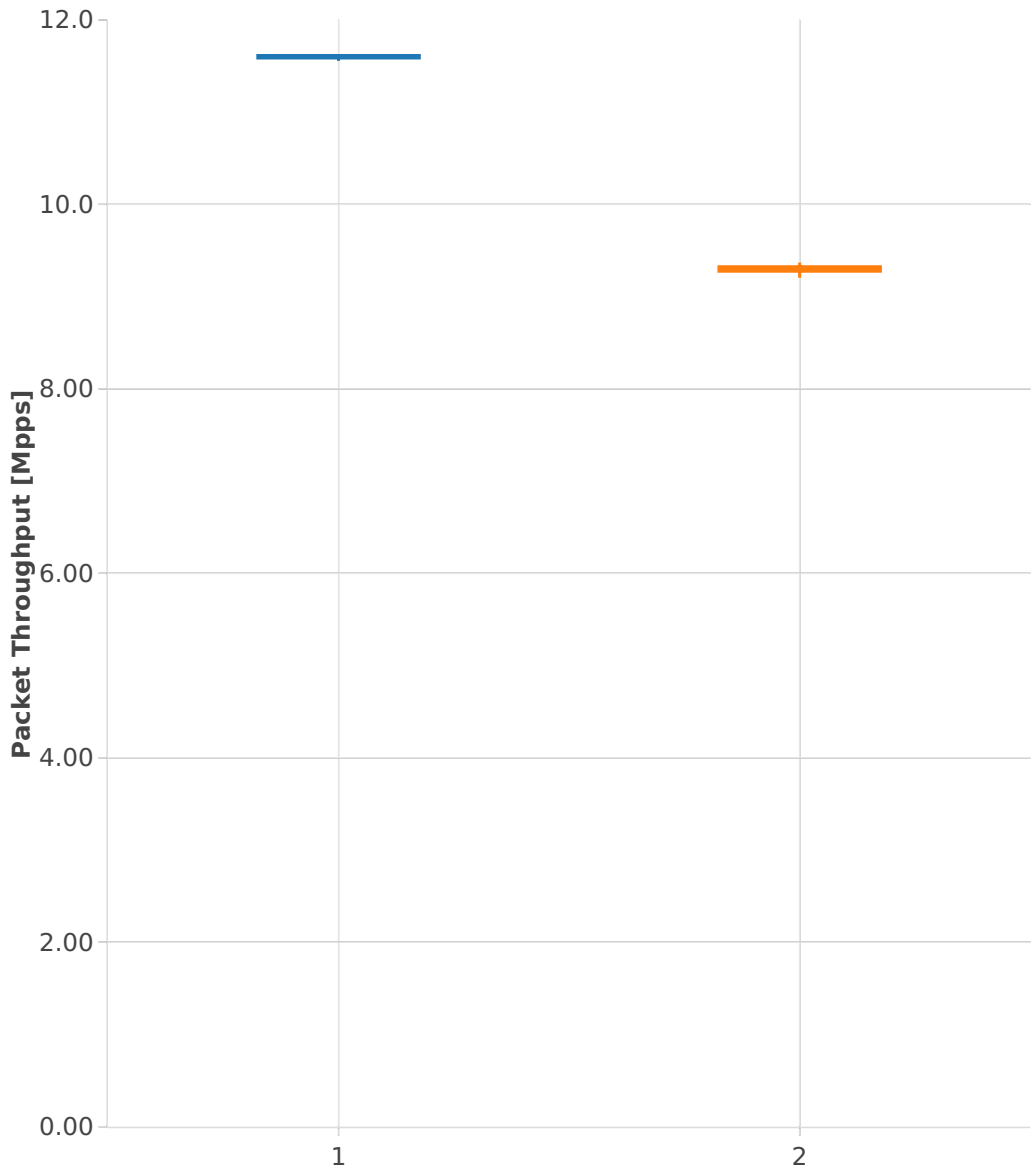

Packet Throughput: ip6tun-3n-hsw-x520-78b-2t2c-base_and_scale-ndr

- 1. (10 runs) 10ge2p1x520-ethip6lispip4-ip6base
- 2. (10 runs) 10ge2p1x520-ethip6lispip6-ip6base