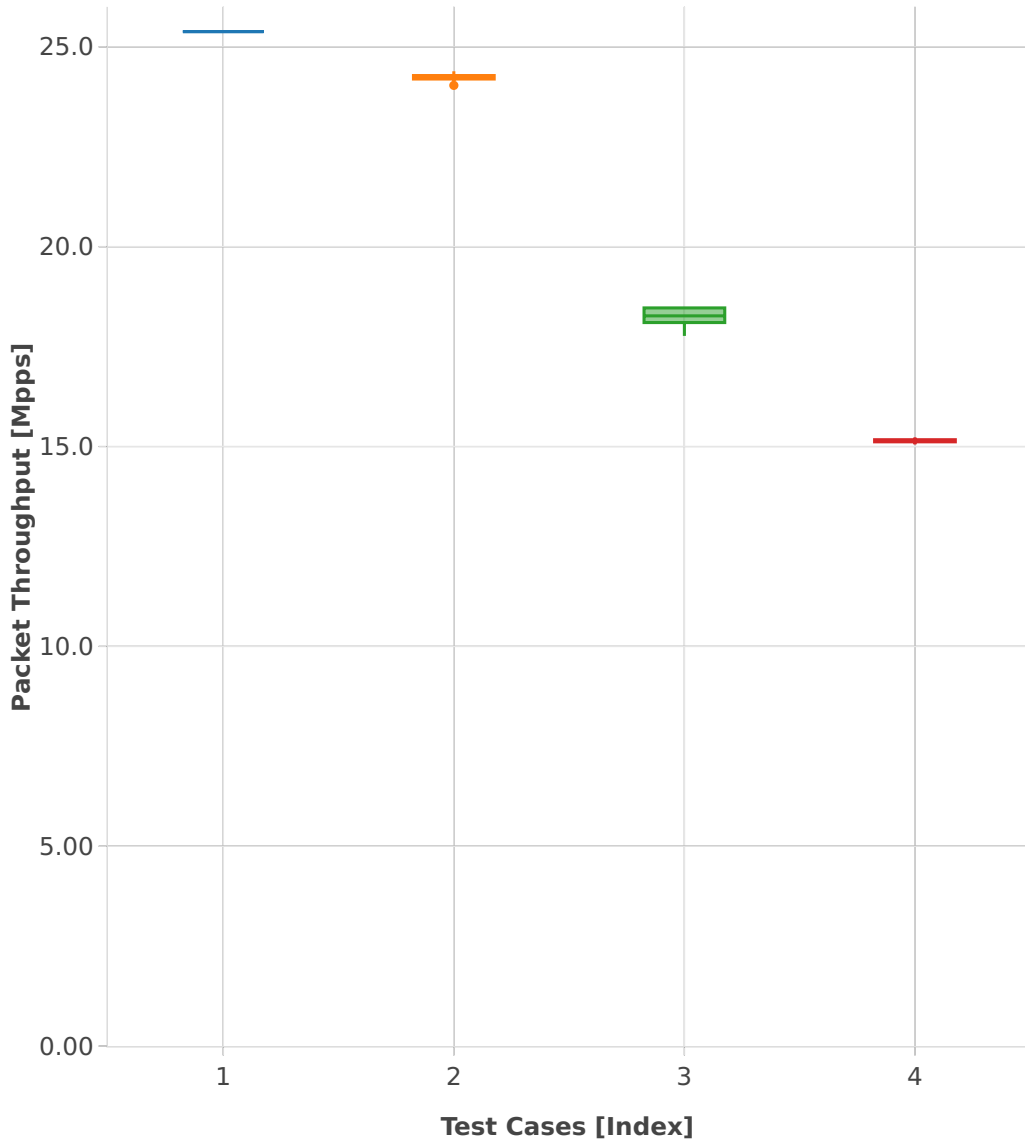

Packet Throughput: ip6-3n-skx-x710-78b-4t2c-base_and_scale-ndr

- 1. (10 runs) 10ge2p1x710-ethip6-ip6base
- 2. (10 runs) 10ge2p1x710-ethip6-ip6scale20k
- 3. (10 runs) 10ge2p1x710-ethip6-ip6scale200k
- 4. (10 runs) 10ge2p1x710-ethip6-ip6scale2m