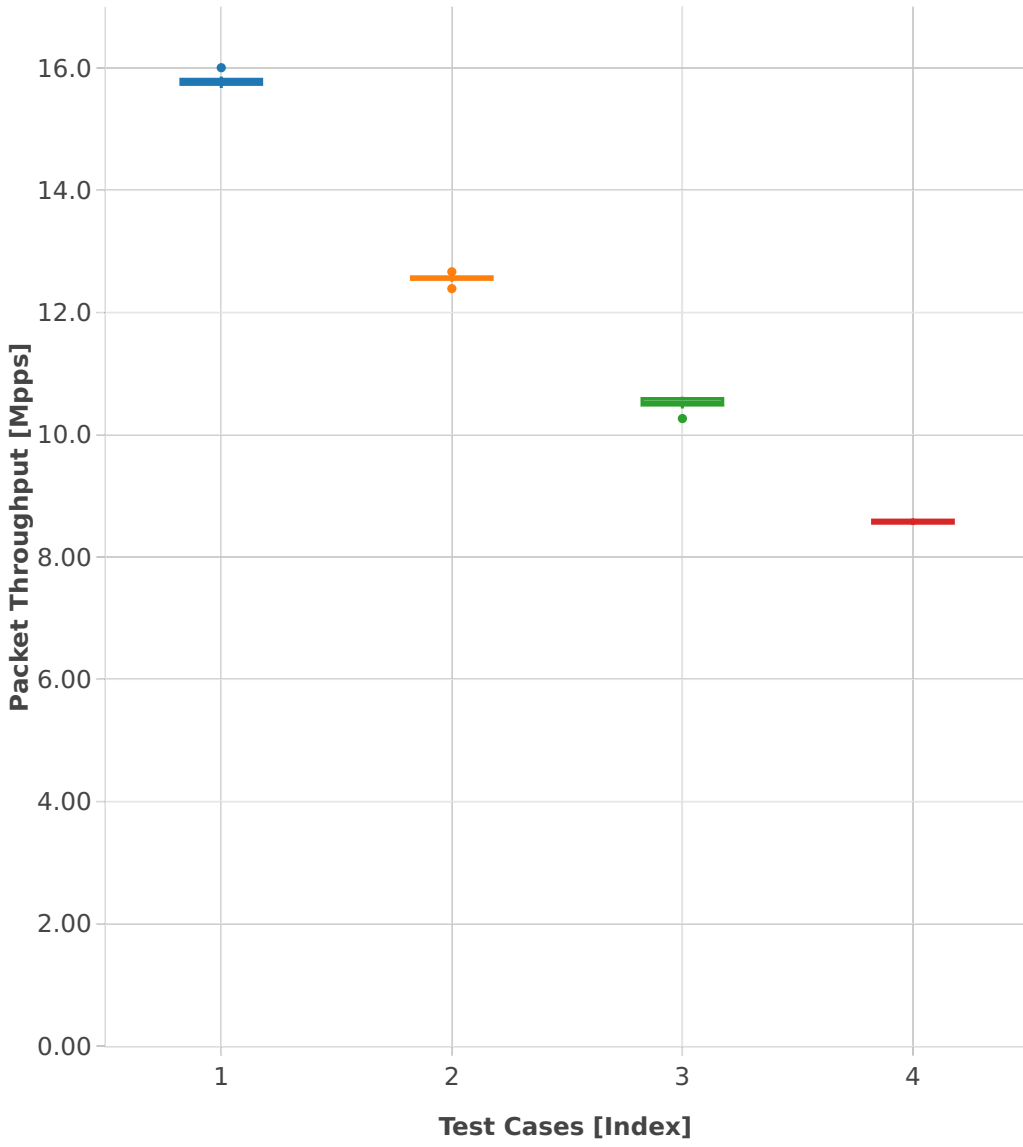

Packet Throughput: ip6-3n-skx-x710-78b-2t1c-base_and_scale-pdr

- 1. (10 runs) 10ge2p1x710-ethip6-ip6base
- 2. (10 runs) 10ge2p1x710-ethip6-ip6scale20k
- 3. (10 runs) 10ge2p1x710-ethip6-ip6scale200k
- 4. (10 runs) 10ge2p1x710-ethip6-ip6scale2m