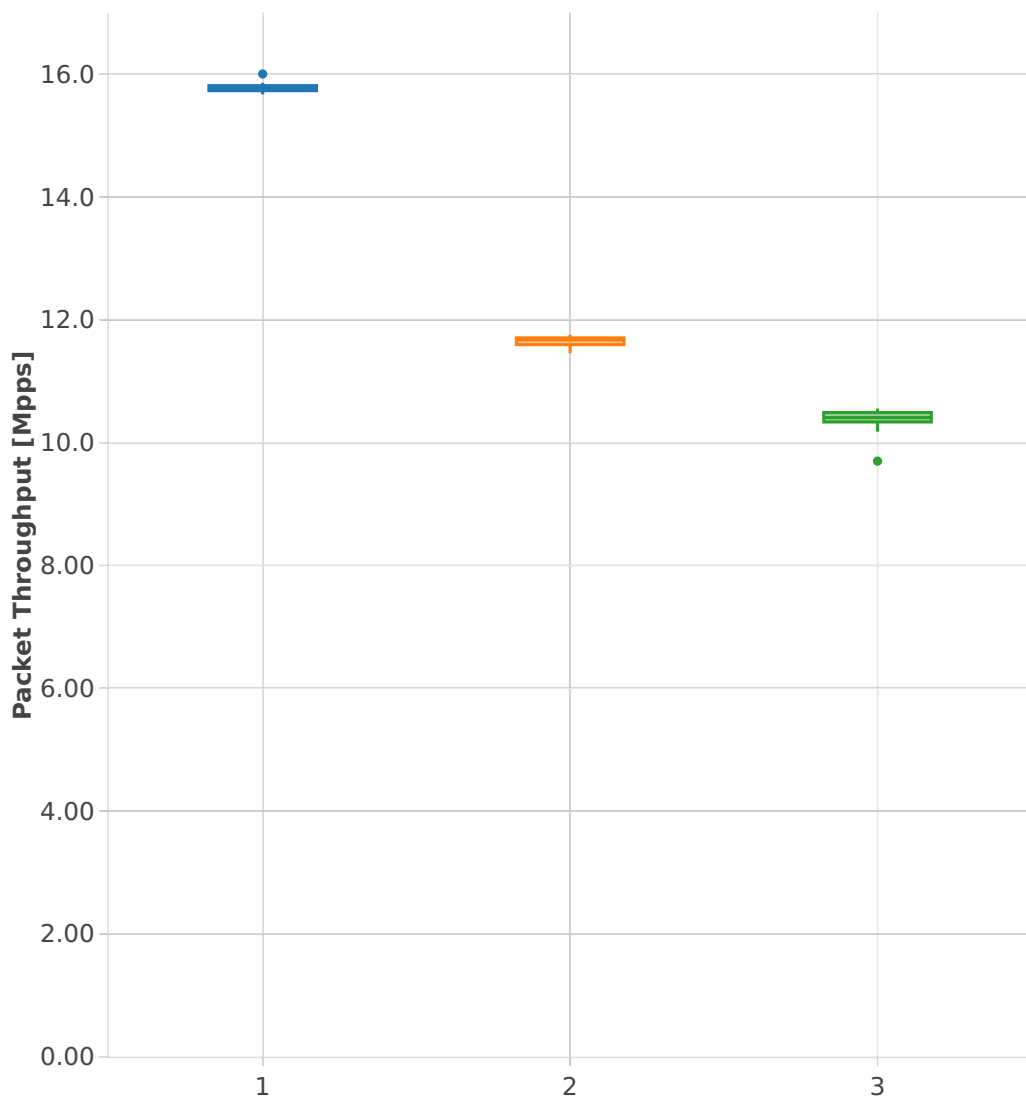

Packet Throughput: ip6-3n-skx-x710-78b-2t1c-base_and_features-pdr

- Test Cases [Index]**
- 1. (10 runs) 10ge2p1x710-ethip6-ip6base
 - 2. (10 runs) 10ge2p1x710-ethip6-ip6base-copwhltlistbase
 - 3. (10 runs) 10ge2p1x710-ethip6-ip6base-
.....