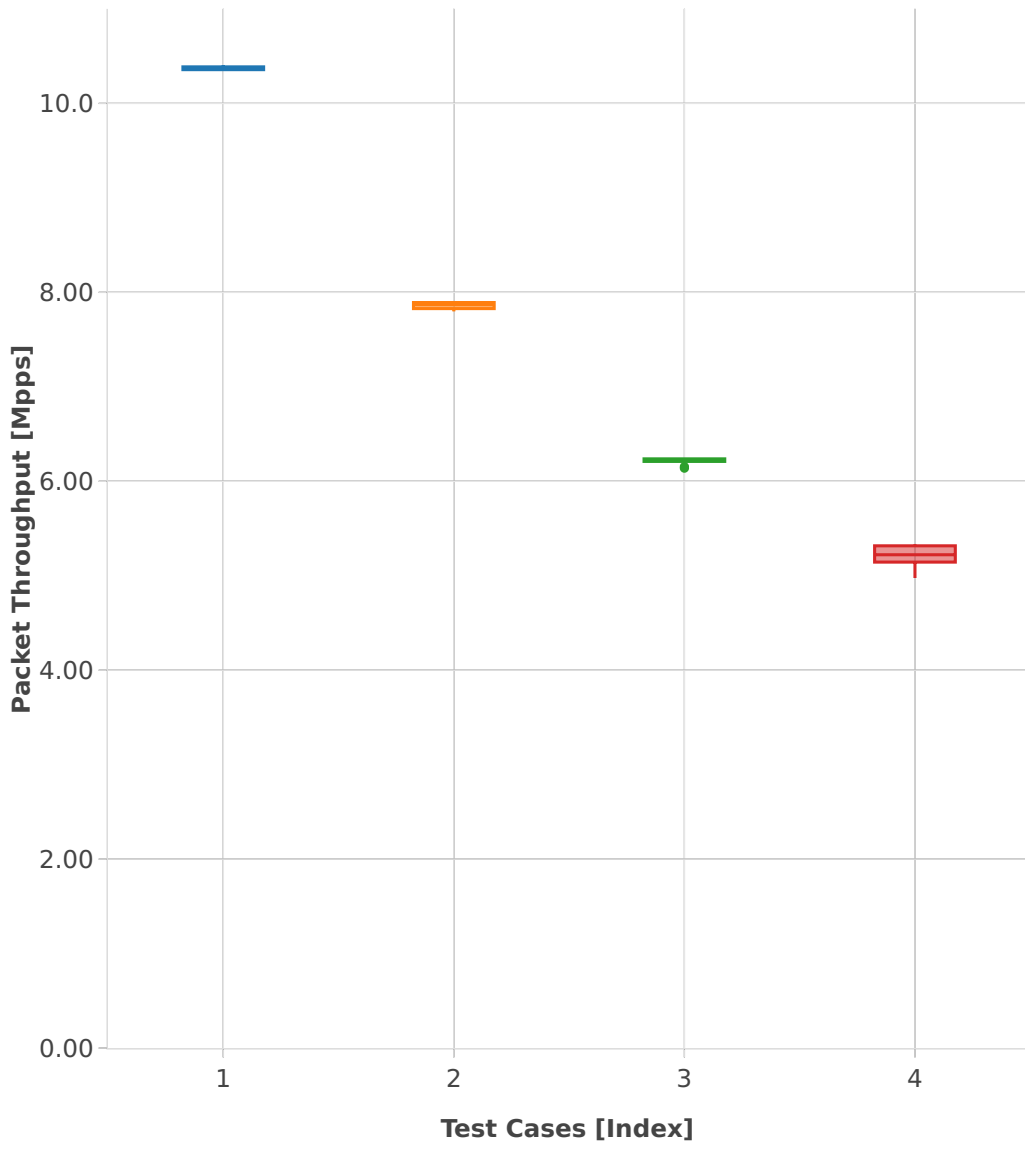

Packet Throughput: ip6-3n-hsw-x710-78b-1t1c-base_and_scale-pdr

- 1. (10 runs) 10ge2p1x710-ethip6-ip6base
- 2. (10 runs) 10ge2p1x710-ethip6-ip6scale20k
- 3. (10 runs) 10ge2p1x710-ethip6-ip6scale200k
- 4. (10 runs) 10ge2p1x710-ethip6-ip6scale2m