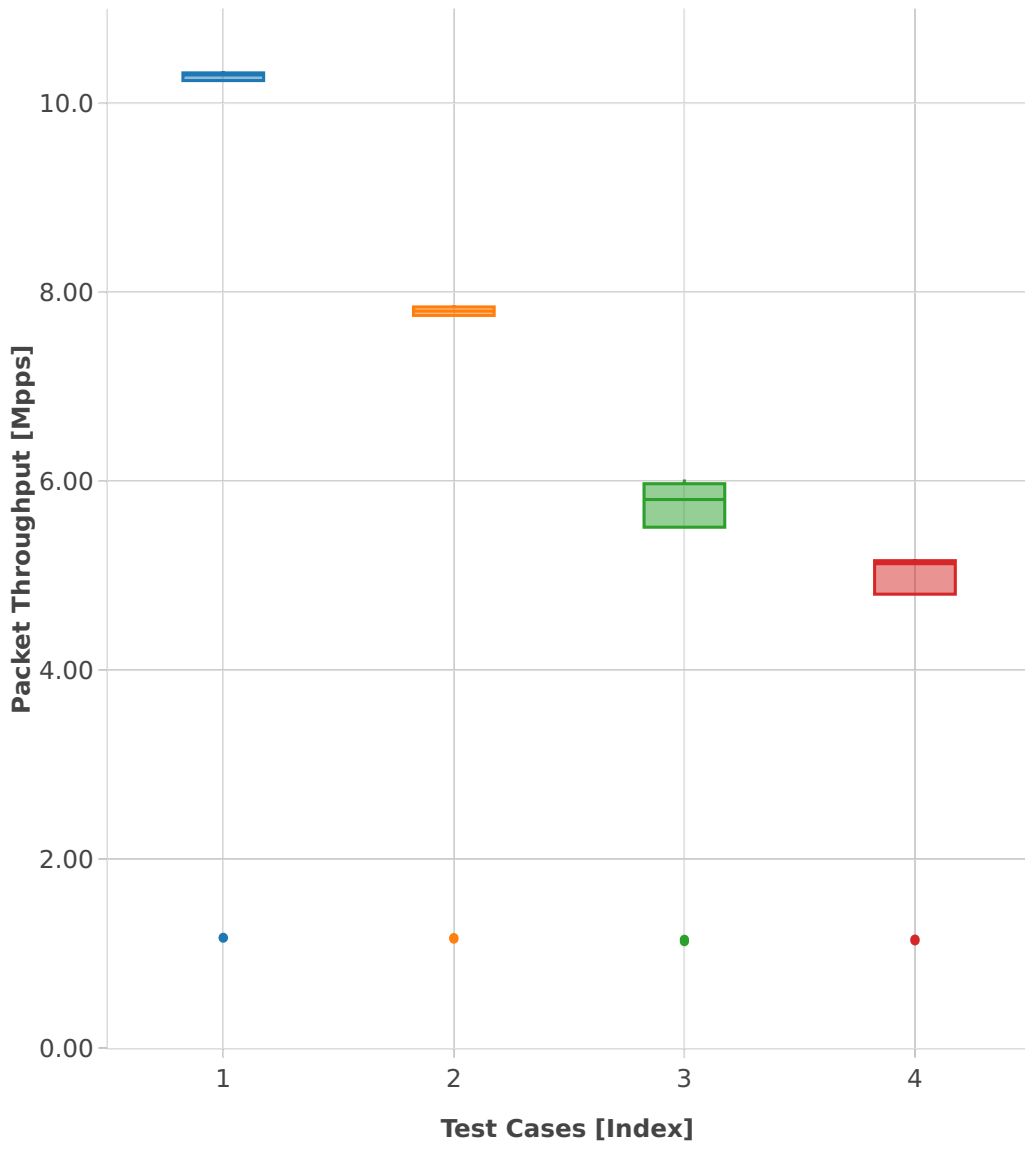

Packet Throughput: ip6-3n-hsw-x710-78b-1t1c-base_and_scale-ndr

- 1. (10 runs) 10ge2p1x710-ethip6-ip6base
- 2. (10 runs) 10ge2p1x710-ethip6-ip6scale20k
- 3. (10 runs) 10ge2p1x710-ethip6-ip6scale200k
- 4. (10 runs) 10ge2p1x710-ethip6-ip6scale2m