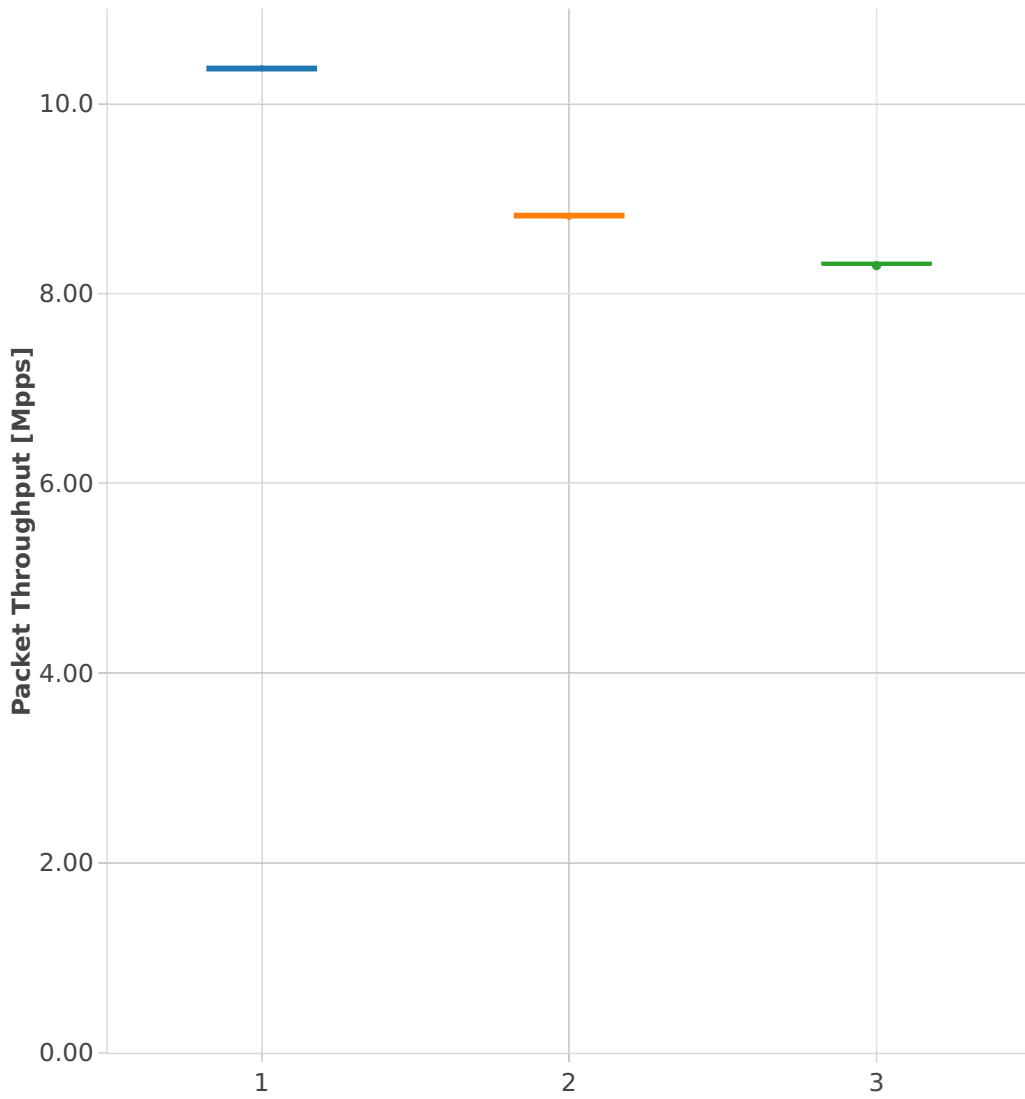

# Packet Throughput: ip6-3n-hsw-x710-78b-1t1c-base\_and\_features-pdr

- Test Cases [Index]**
- 1. (10 runs) 10ge2p1x710-ethip6-ip6base
  - 2. (10 runs) 10ge2p1x710-ethip6-ip6base-copwhitelistbase
  - 3. (10 runs) 10ge2p1x710-ethip6-ip6base-  
.....