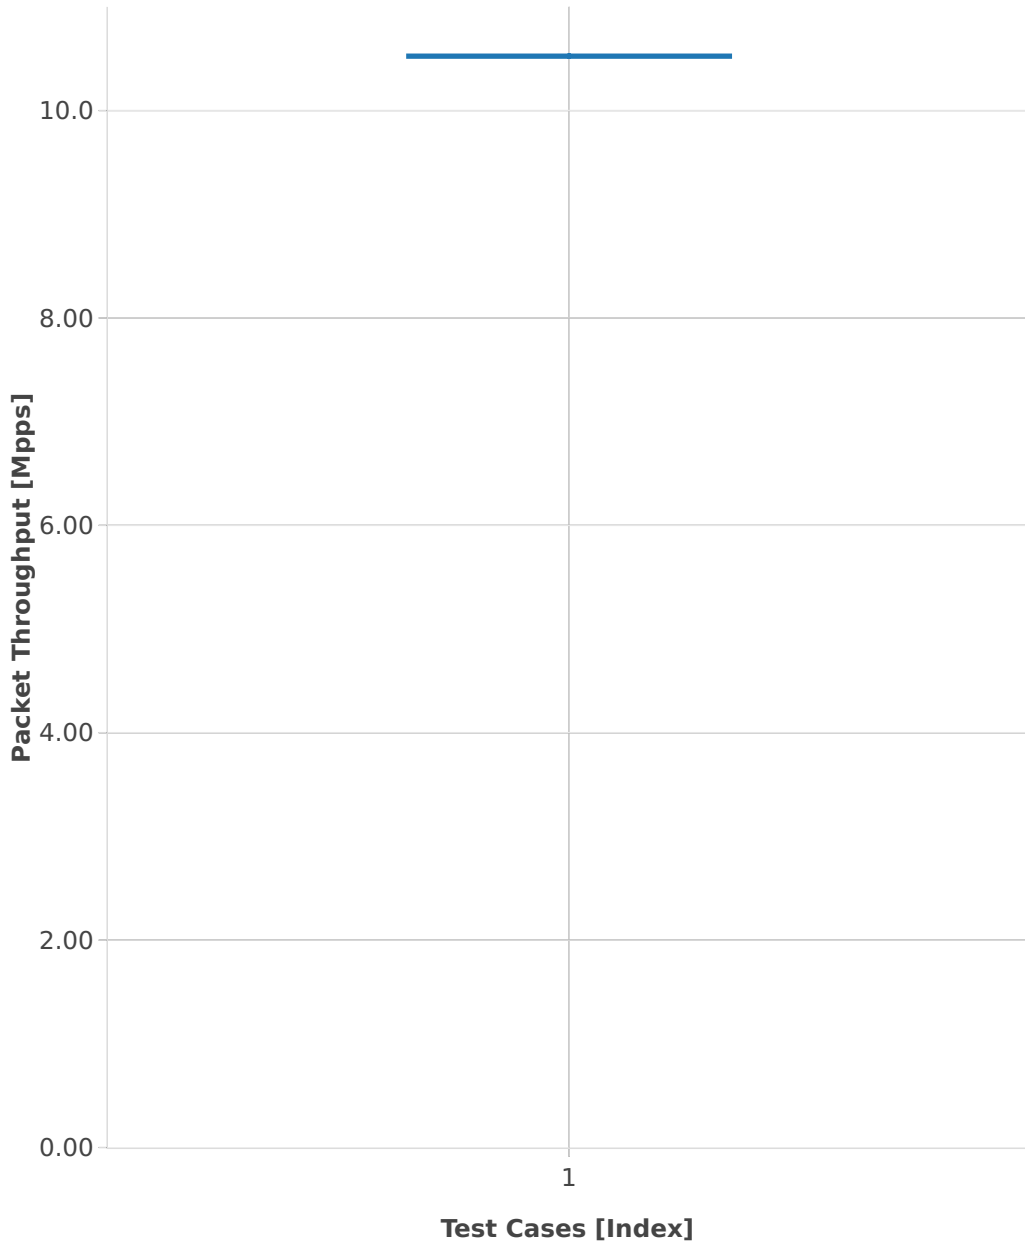

Packet Throughput: ip6-3n-hsw-x520-78b-1t1c-base_and_scale-pdr

■ 1. (10 runs) 10ge2p1x520-ethip6-ip6base