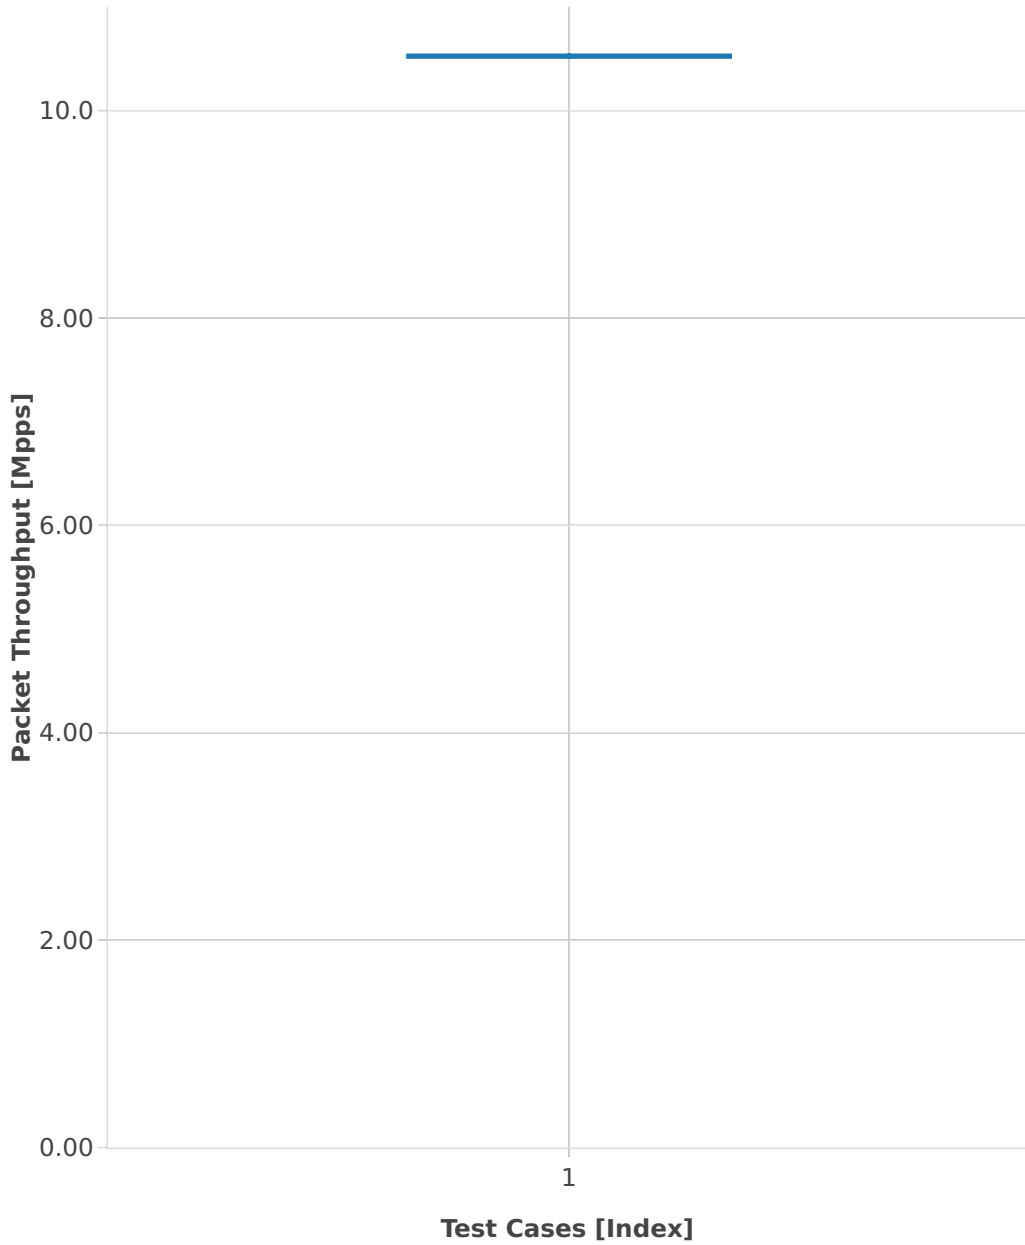

Packet Throughput: ip6-3n-hsw-x520-78b-1t1c-base_and_features-pdr

■ 1. (10 runs) 10ge2p1x520-ethip6-ip6base