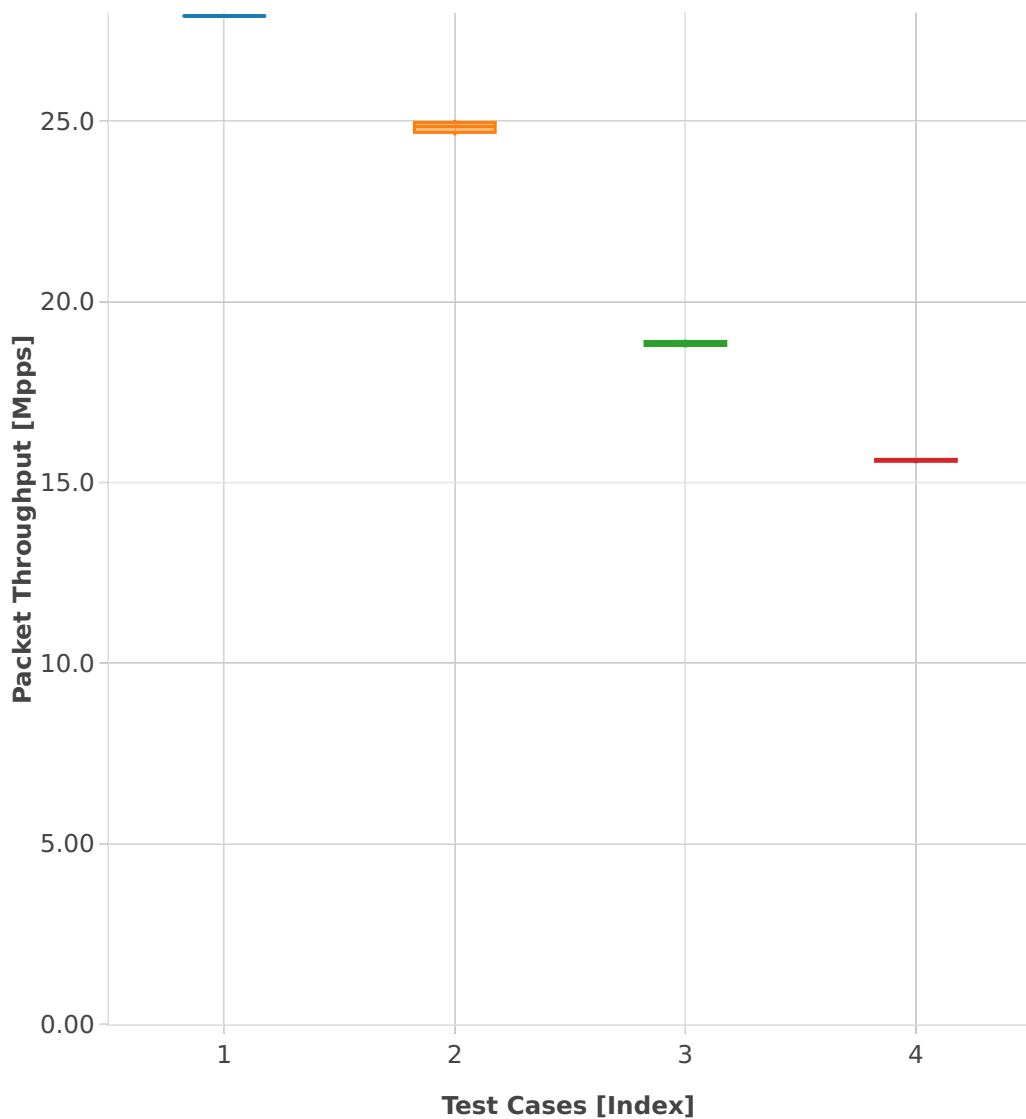

Packet Throughput: ip6-2n-skx-xxv710-78b-4t2c-base_and_scale-pdr

- 1. (10 runs) 2n1l-25ge2p1xxv710-ethip6-ip6base
- 2. (10 runs) 2n1l-25ge2p1xxv710-ethip6-ip6scale20k
- 3. (10 runs) 2n1l-25ge2p1xxv710-ethip6-ip6scale200k
- 4. (10 runs) 2n1l-25ge2p1xxv710-ethip6-ip6scale2m