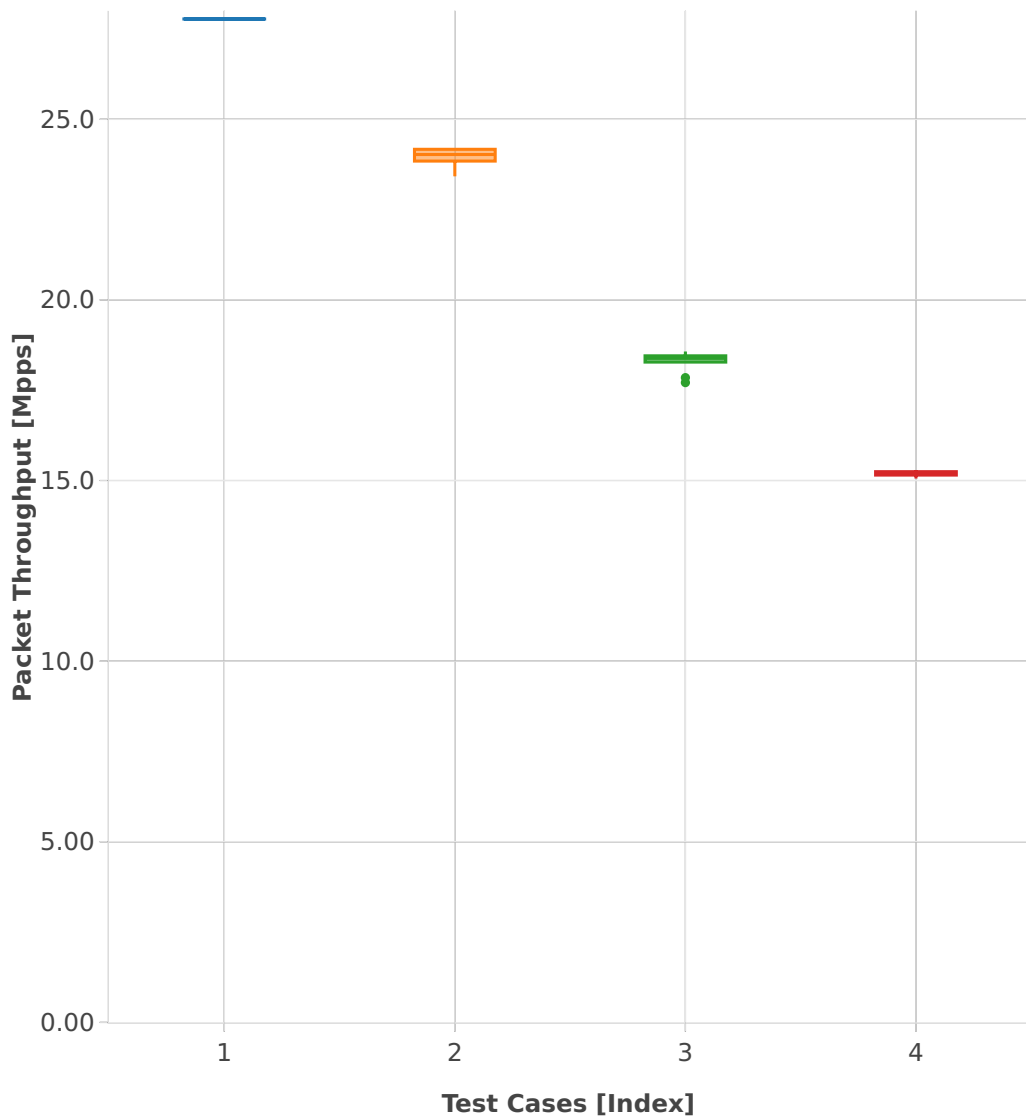

Packet Throughput: ip6-2n-skx-xxv710-78b-4t2c-base_and_scale-ndr

- 1. (10 runs) 2n1l-25ge2p1xxv710-ethip6-ip6base
- 2. (10 runs) 2n1l-25ge2p1xxv710-ethip6-ip6scale20k
- 3. (10 runs) 2n1l-25ge2p1xxv710-ethip6-ip6scale200k
- 4. (10 runs) 2n1l-25ge2p1xxv710-ethip6-ip6scale2m