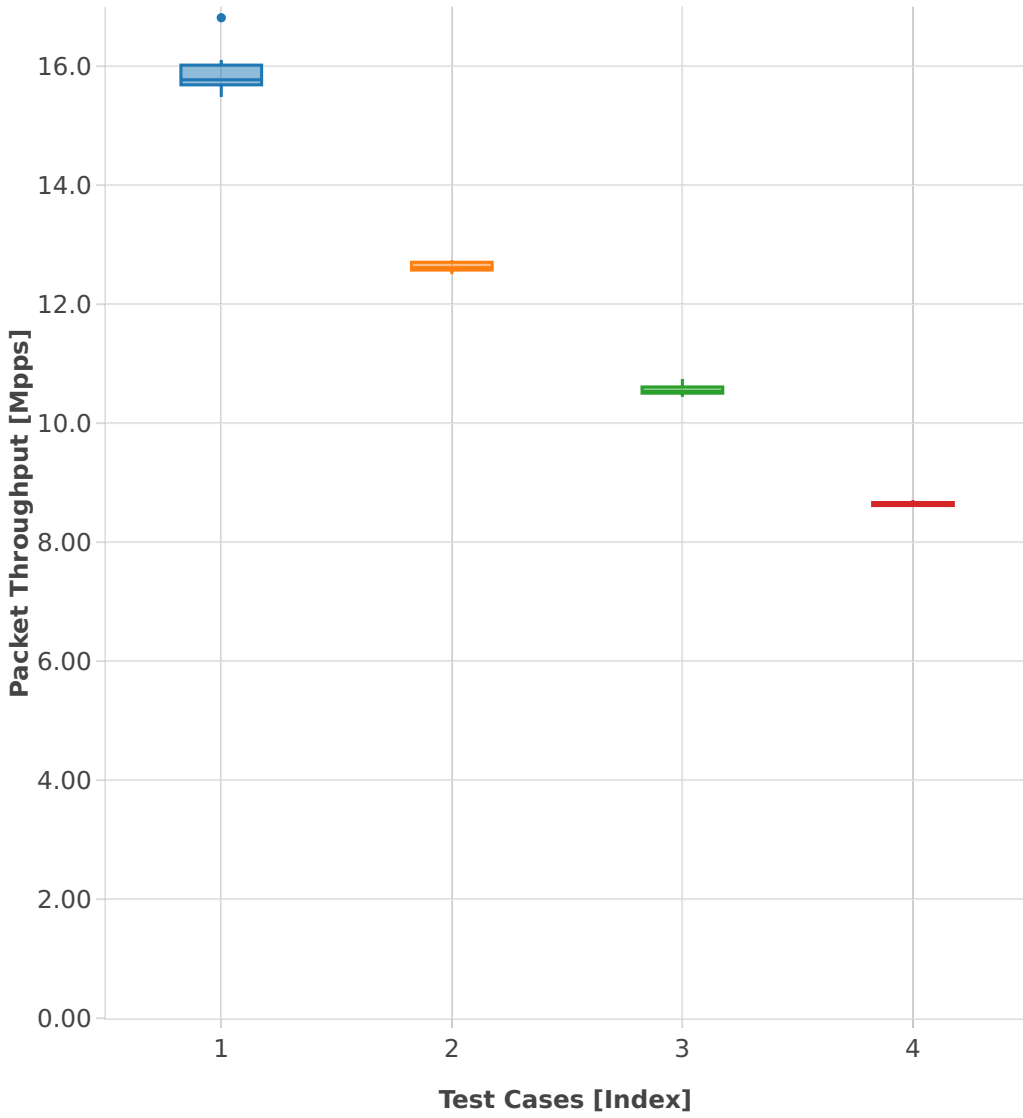

Packet Throughput: ip6-2n-skx-xxv710-78b-2t1c-base_and_scale-pdr

- 1. (10 runs) 2n1l-25ge2p1xxv710-ethip6-ip6base
- 2. (10 runs) 2n1l-25ge2p1xxv710-ethip6-ip6scale20k
- 3. (10 runs) 2n1l-25ge2p1xxv710-ethip6-ip6scale200k
- 4. (10 runs) 2n1l-25ge2p1xxv710-ethip6-ip6scale2m