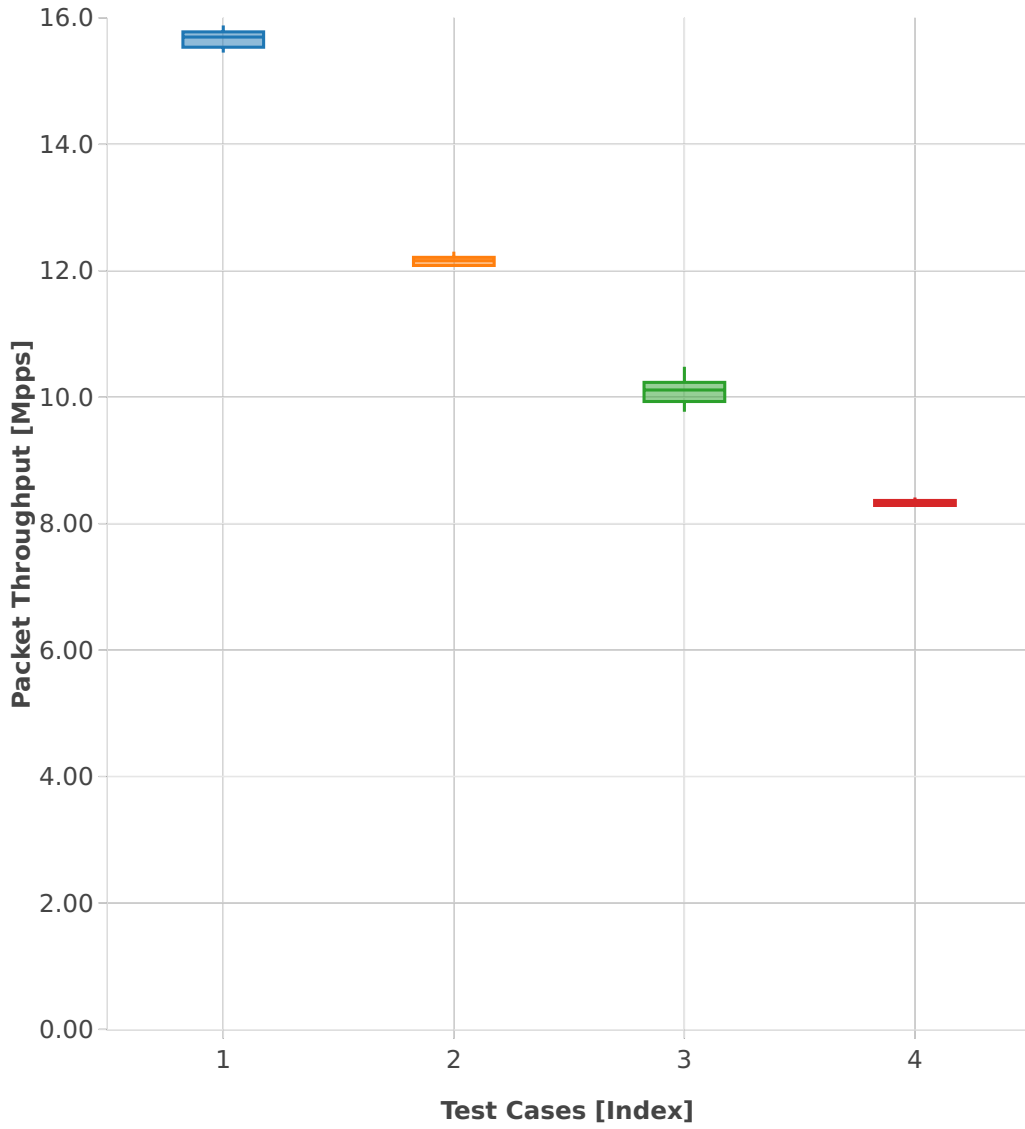

# Packet Throughput: ip6-2n-skx-xxv710-78b-2t1c-base\_and\_scale-ndr

- 1. (10 runs) 2n1l-25ge2p1xxv710-ethip6-ip6base
- 2. (10 runs) 2n1l-25ge2p1xxv710-ethip6-ip6scale20k
- 3. (10 runs) 2n1l-25ge2p1xxv710-ethip6-ip6scale200k
- 4. (10 runs) 2n1l-25ge2p1xxv710-ethip6-ip6scale2m