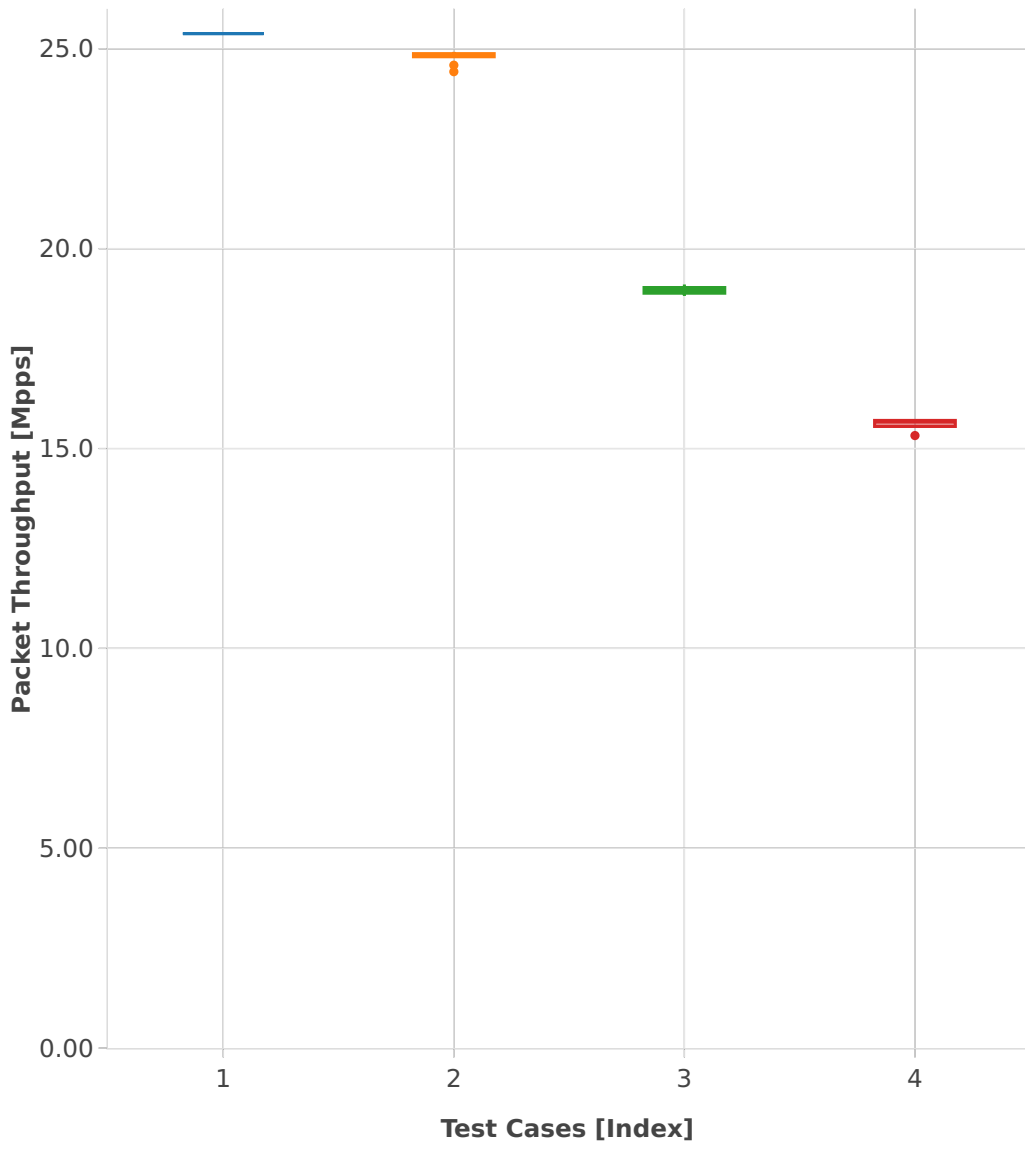

Packet Throughput: ip6-2n-skx-x710-78b-4t2c-base_and_scale-pdr

- 1. (10 runs) 2n1l-10ge2p1x710-ethip6-ip6base
- 2. (10 runs) 2n1l-10ge2p1x710-ethip6-ip6scale20k
- 3. (10 runs) 2n1l-10ge2p1x710-ethip6-ip6scale200k
- 4. (10 runs) 2n1l-10ge2p1x710-ethip6-ip6scale2m