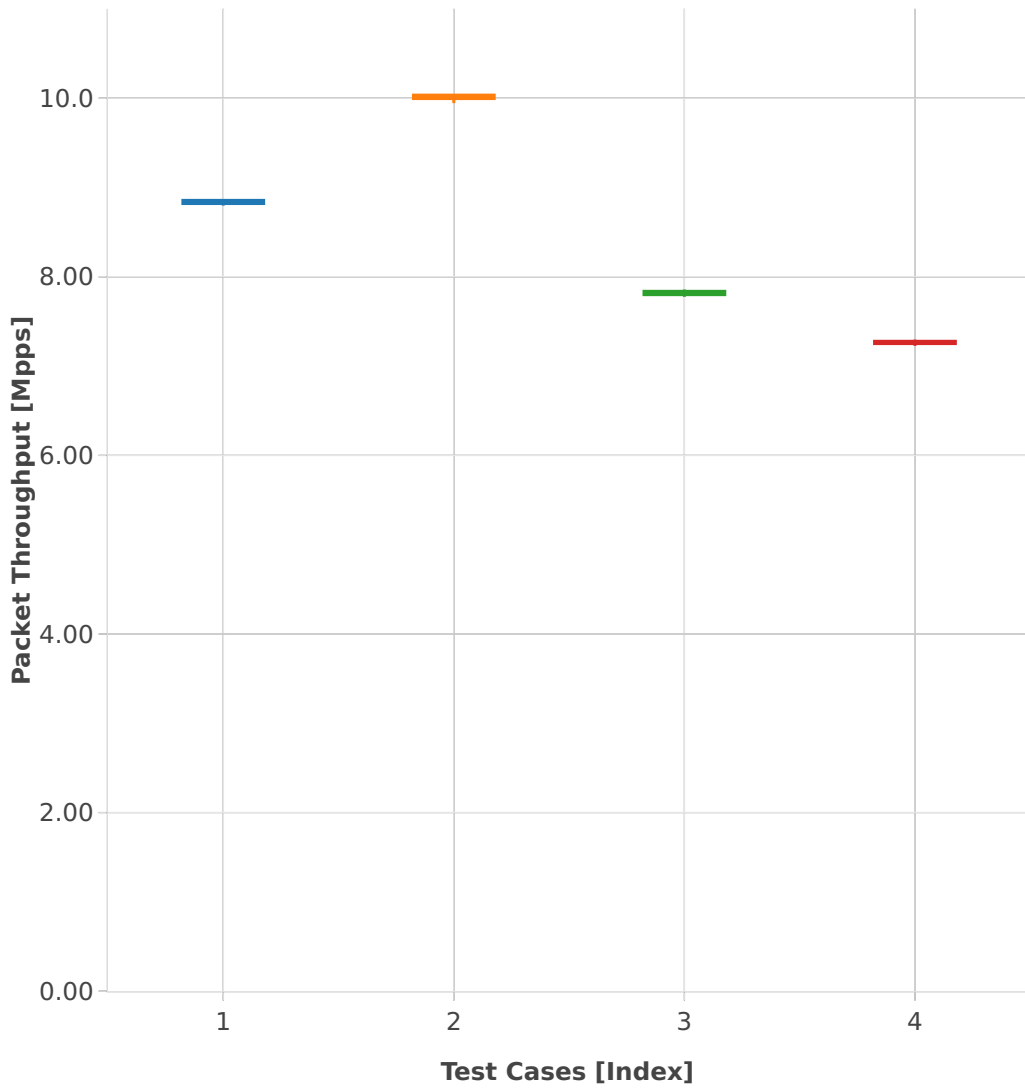

Packet Throughput: ip4tun-3n-skx-x710-64b-2t1c-base_and_scale-ndr

- 1. (11 runs) 10ge2p1x710-ethip4lispip4-ip4base
- 2. (11 runs) 10ge2p1x710-dot1q--ethip4vxlan-l2bdscale1l2bd1vlan1vxlan
- 3. (11 runs) 10ge2p1x710-dot1q--ethip4vxlan-l2bdscale10l2bd10vlan10vxlan
- 4. (11 runs) 10ge2p1x710-dot1q--ethip4vxlan-l2bdscale10l2bd10vlan10vxlan