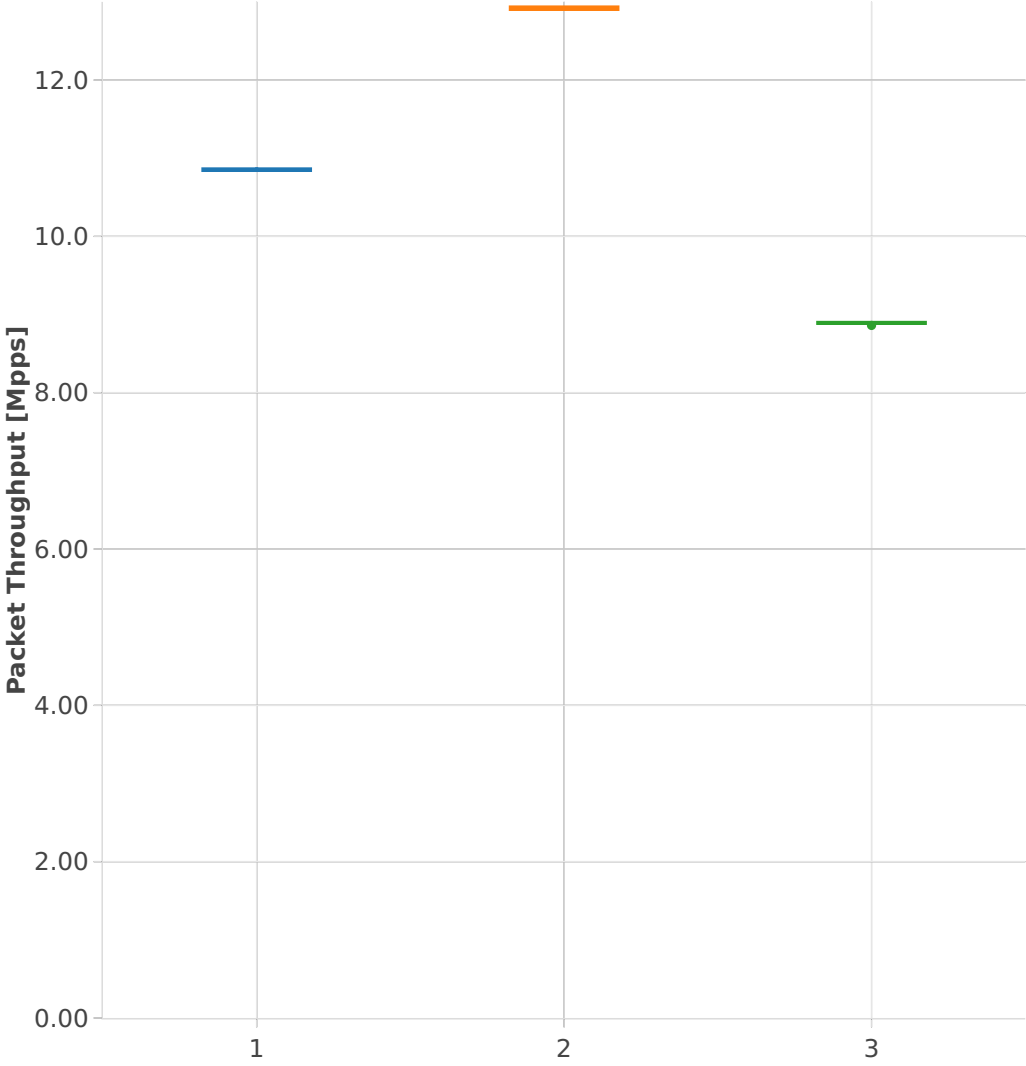

Packet Throughput: ip4tun-3n-skx-x710-64b-2t1c-base_and_features-pdr

- 1. (11 runs) 10ge2p1x710-ethip4vxlan-l2bdbasemaclrn
- 2. (11 runs) 10ge2p1x710-ethip4vxlan-l2xcbase
- 3. (11 runs) 10ge2p1x710-ethip4lispip4-ip4base