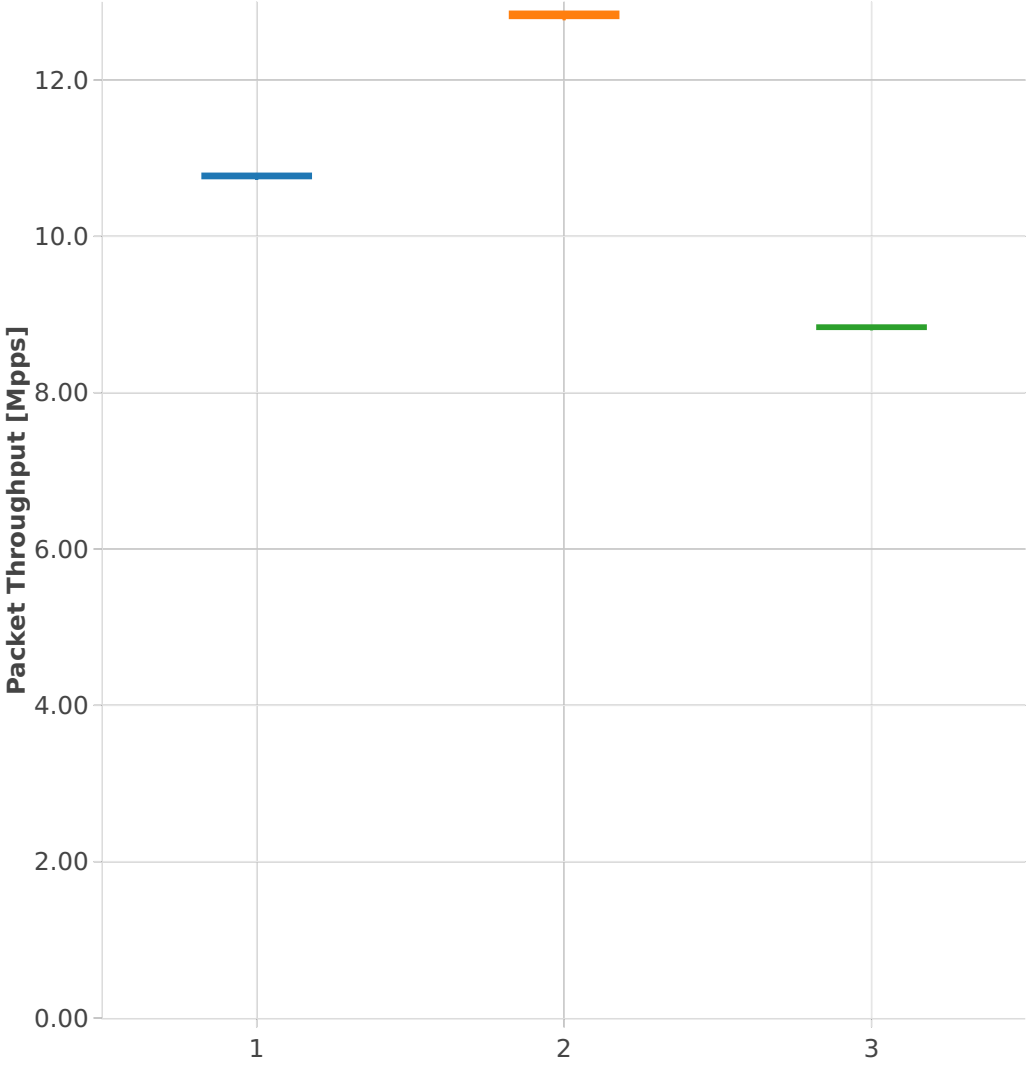

Packet Throughput: ip4tun-3n-skx-x710-64b-2t1c-base_and_features-ndr

- 1. (11 runs) 10ge2p1x710-ethip4vxlan-l2bdbasemaclrn
- 2. (11 runs) 10ge2p1x710-ethip4vxlan-l2xcbase
- 3. (11 runs) 10ge2p1x710-ethip4lispip4-ip4base