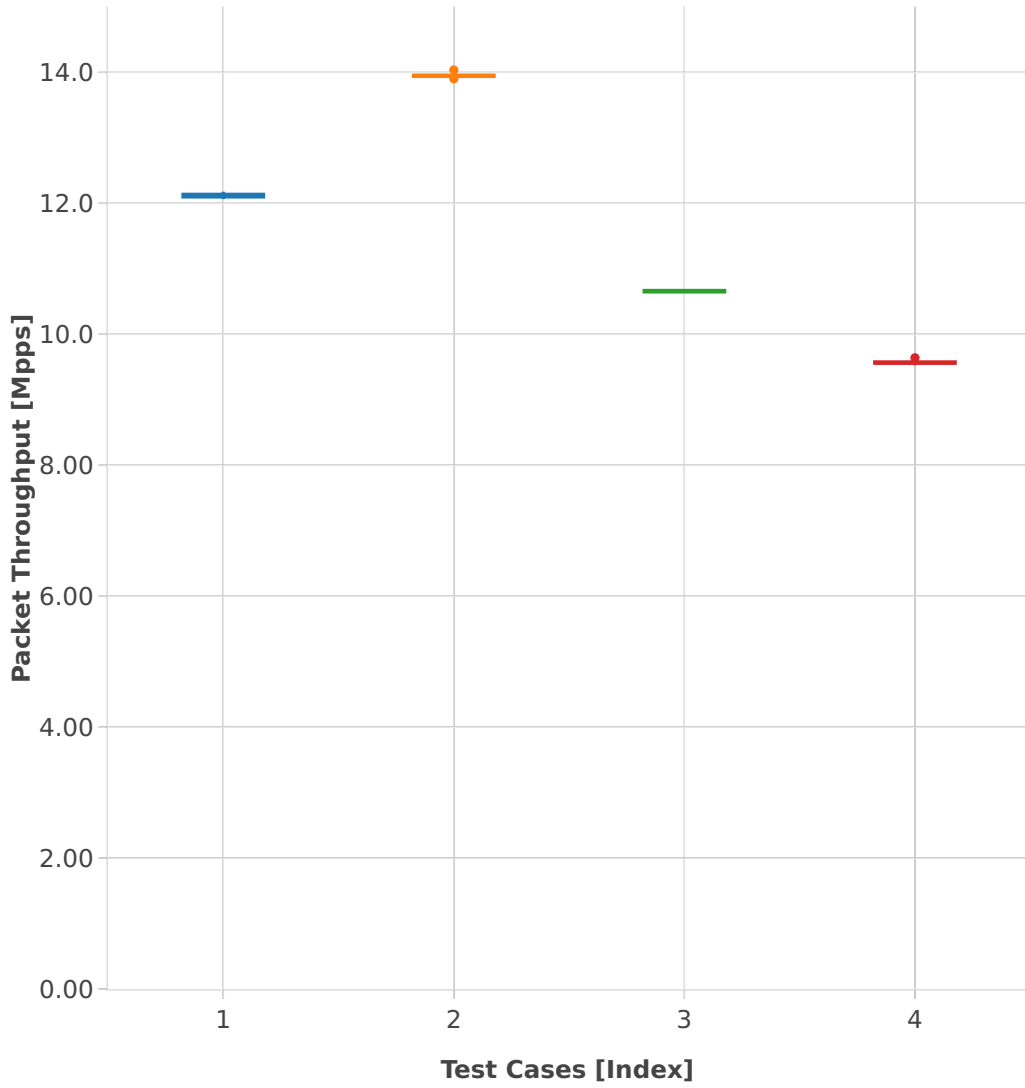

Packet Throughput: ip4tun-3n-hsw-x710-64b-2t2c-base_and_scale-pdr

- 1. (10 runs) 10ge2p1x710-ethip4lispip4-ip4base
- 2. (10 runs) 10ge2p1x710-dot1q--ethip4vxlan-l2bdscale1l2bd1vlan1vxlan
- 3. (10 runs) 10ge2p1x710-dot1q--ethip4vxlan-l2bdscale10l2bd10vlan10vxlan
- 4. (10 runs) 10ge2p1x710-dot1q--ethip4vxlan-l2bdscale10l2bd10vlan10vxlan