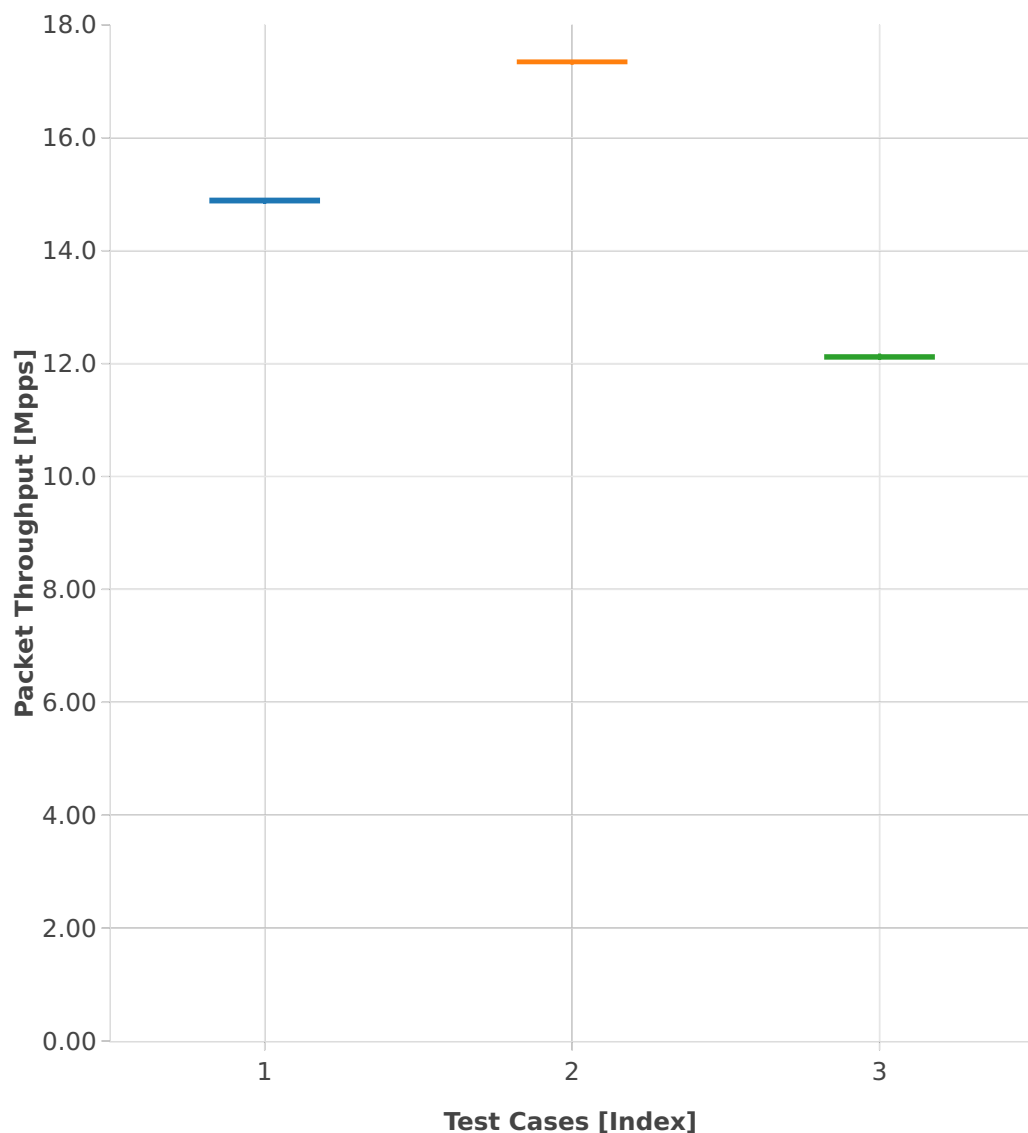

Packet Throughput: ip4tun-3n-hsw-x710-64b-2t2c-base_and_features-pdr

- 1. (10 runs) 10ge2p1x710-ethip4vxlan-l2bdbasemaclrn
- 2. (10 runs) 10ge2p1x710-ethip4vxlan-l2xcbase
- 3. (10 runs) 10ge2p1x710-ethip4lispip4-ip4base