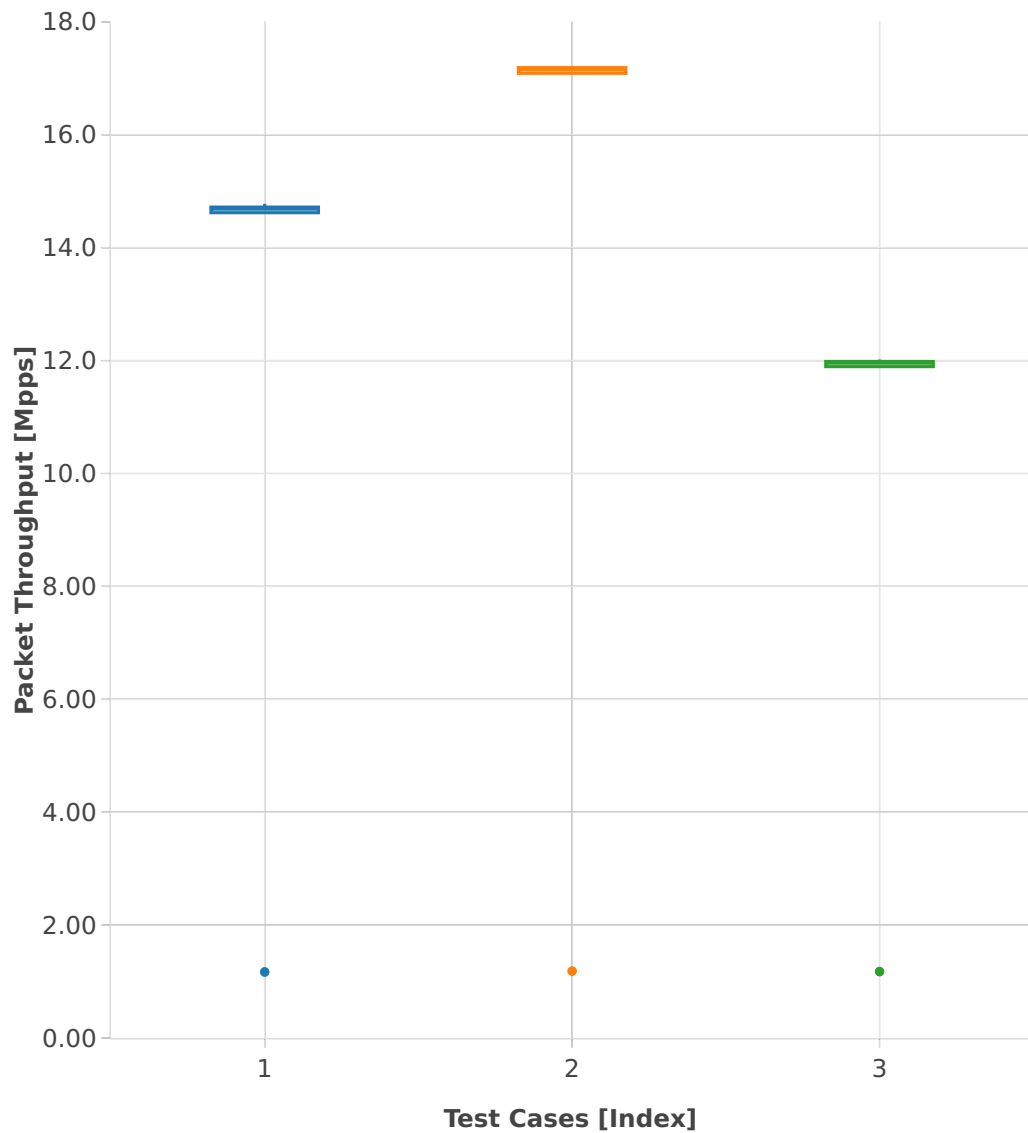

# Packet Throughput: ip4tun-3n-hsw-x710-64b-2t2c-base\_and\_features-ndr

- 1. (10 runs) 10ge2p1x710-ethip4vxlan-l2bdbasemaclrn
- 2. (10 runs) 10ge2p1x710-ethip4vxlan-l2xcbase
- 3. (10 runs) 10ge2p1x710-ethip4lispip4-ip4base