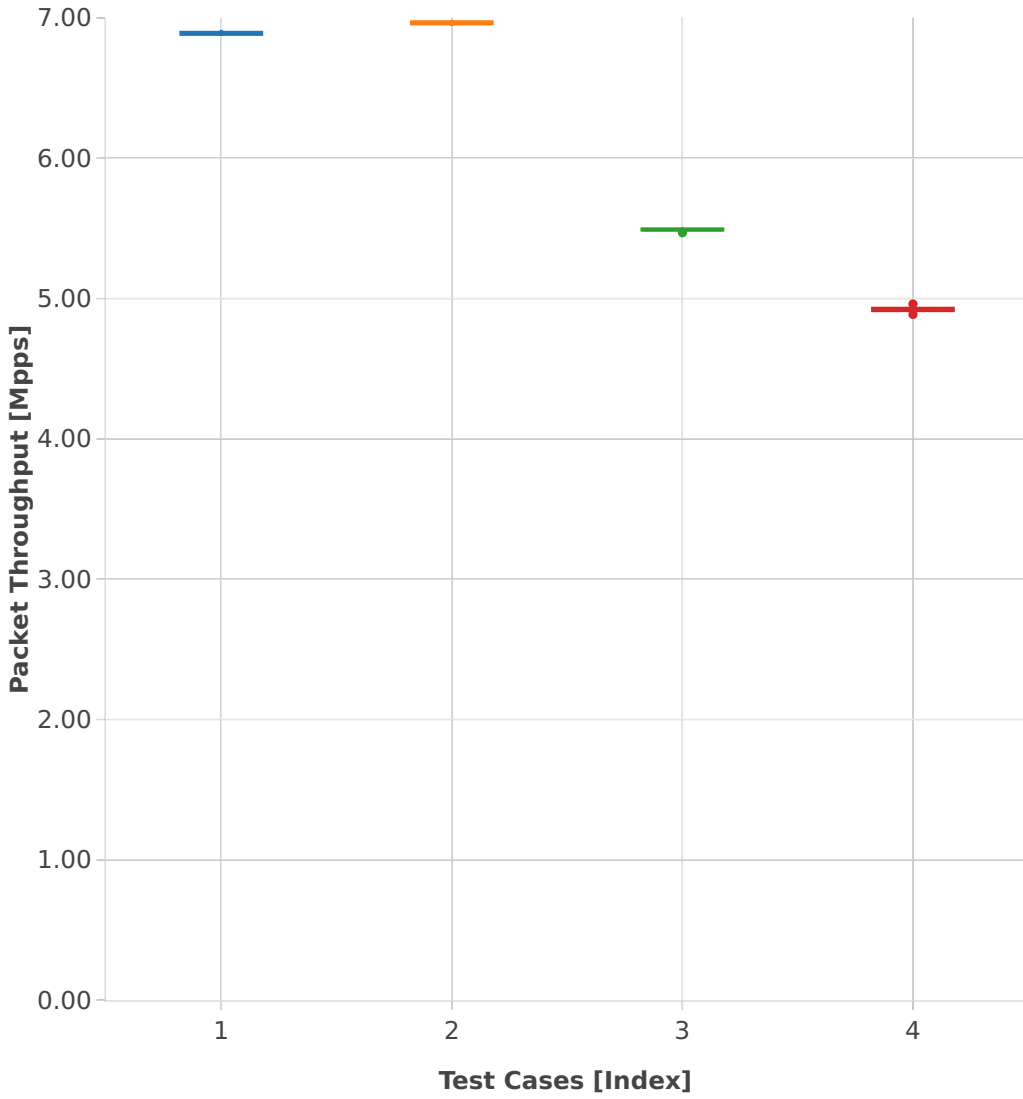

Packet Throughput: ip4tun-3n-hsw-x710-64b-1t1c-base_and_scale-pdr

- 1. (10 runs) 10ge2p1x710-ethip4lispip4-ip4base
- 2. (10 runs) 10ge2p1x710-dot1q--ethip4vxlan-l2bdscale1l2bd1vlan1vxlan
- 3. (10 runs) 10ge2p1x710-dot1q--ethip4vxlan-l2bdscale10l2bd10vlan10vxlan
- 4. (10 runs) 10ge2p1x710-dot1q--ethip4vxlan-l2bdscale10l2bd10vlan10vxlan