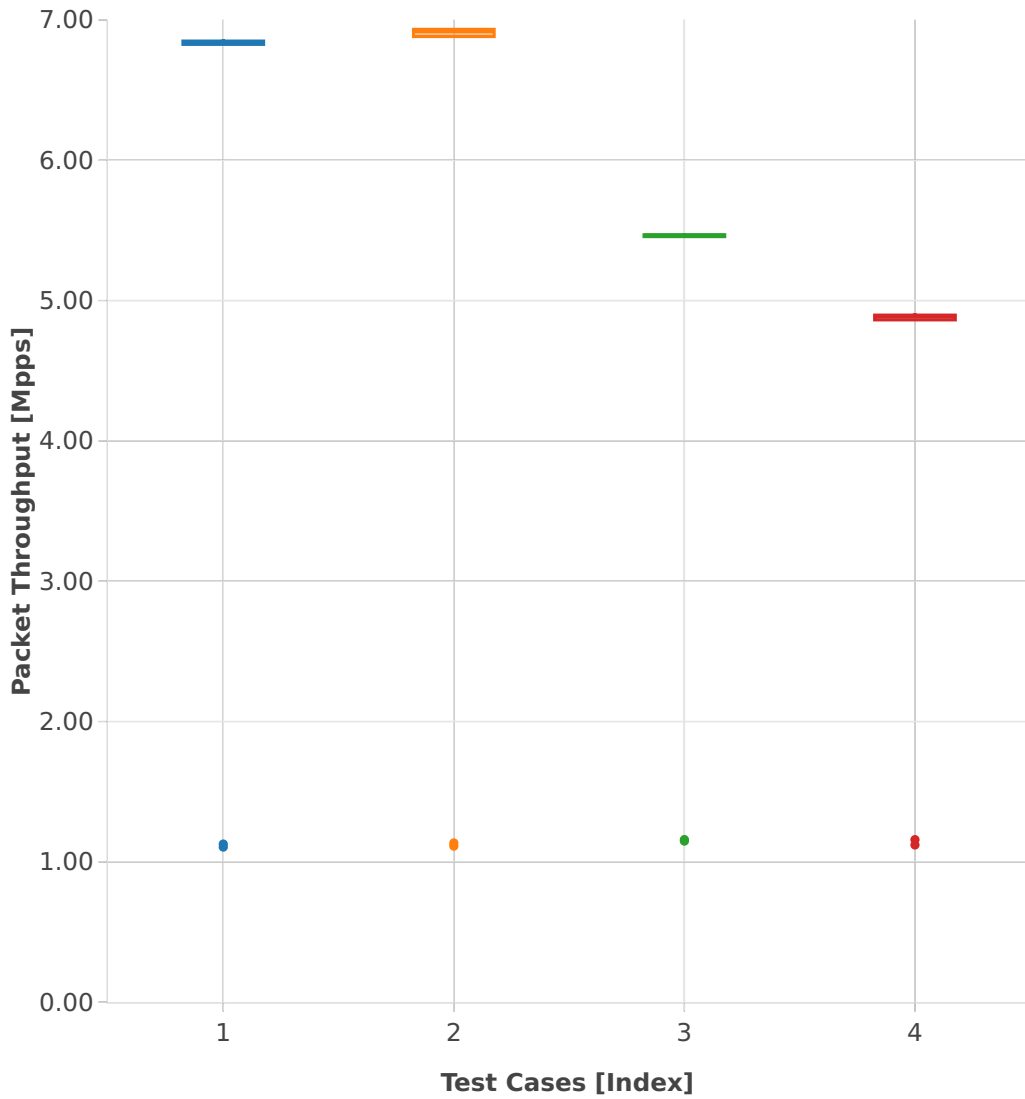

Packet Throughput: ip4tun-3n-hsw-x710-64b-1t1c-base_and_scale-ndr

- 1. (10 runs) 10ge2p1x710-ethip4lispip4-ip4base
- 2. (10 runs) 10ge2p1x710-dot1q--ethip4vxlan-l2bdscale1l2bd1vlan1vxlan
- 3. (10 runs) 10ge2p1x710-dot1q--ethip4vxlan-l2bdscale10l2bd10vlan10vxlan
- 4. (10 runs) 10ge2p1x710-dot1q--ethip4vxlan-l2bdscale10l2bd10vlan10vxlan