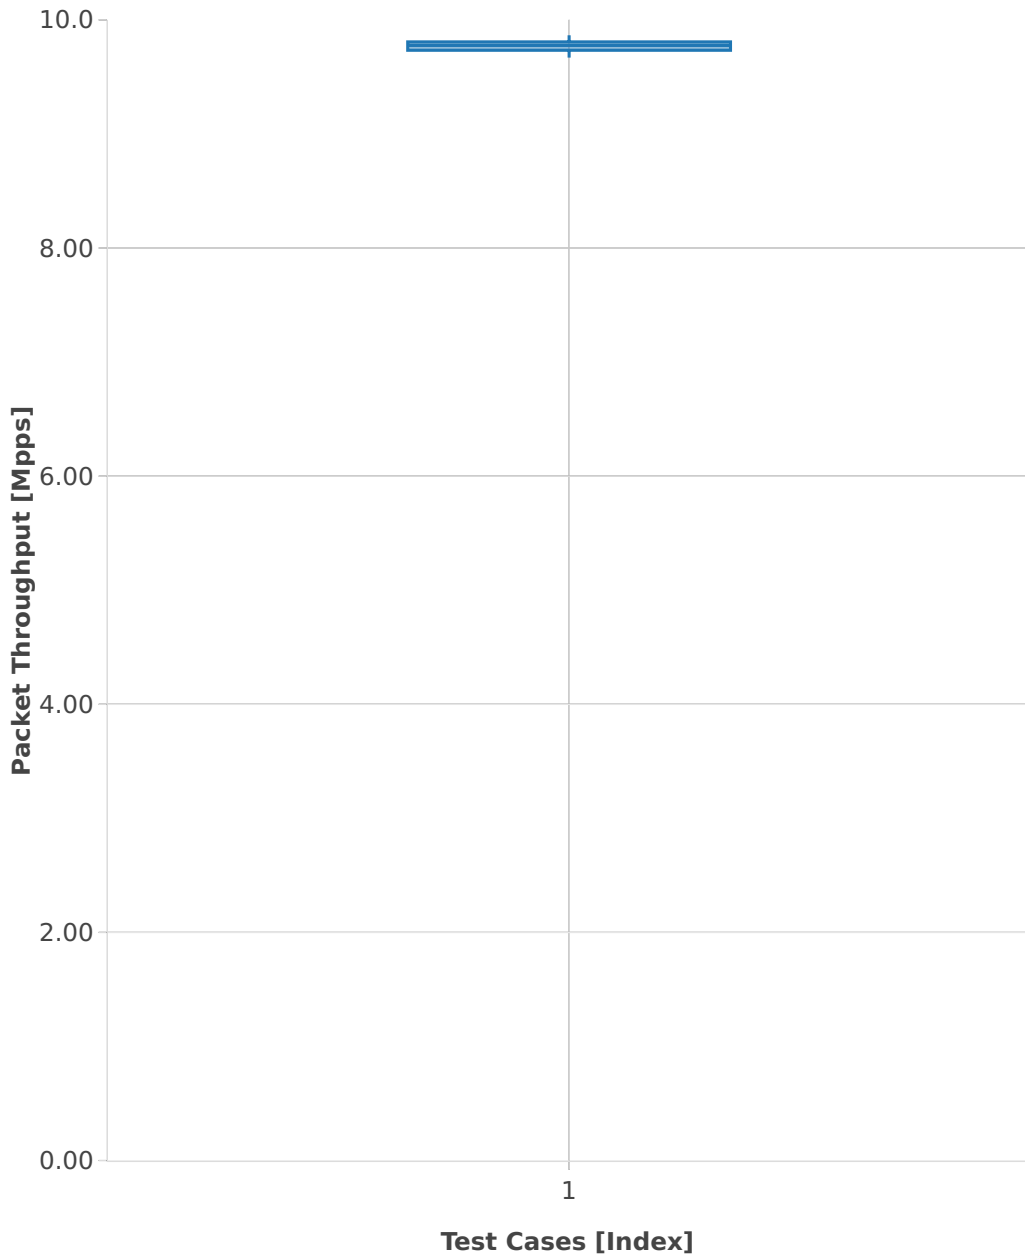

Packet Throughput: ip4tun-3n-hsw-x520-64b-2t2c-base_and_scale-pdr

■ 1. (10 runs) 10ge2p1x520-ethip4lispip6-ip4base