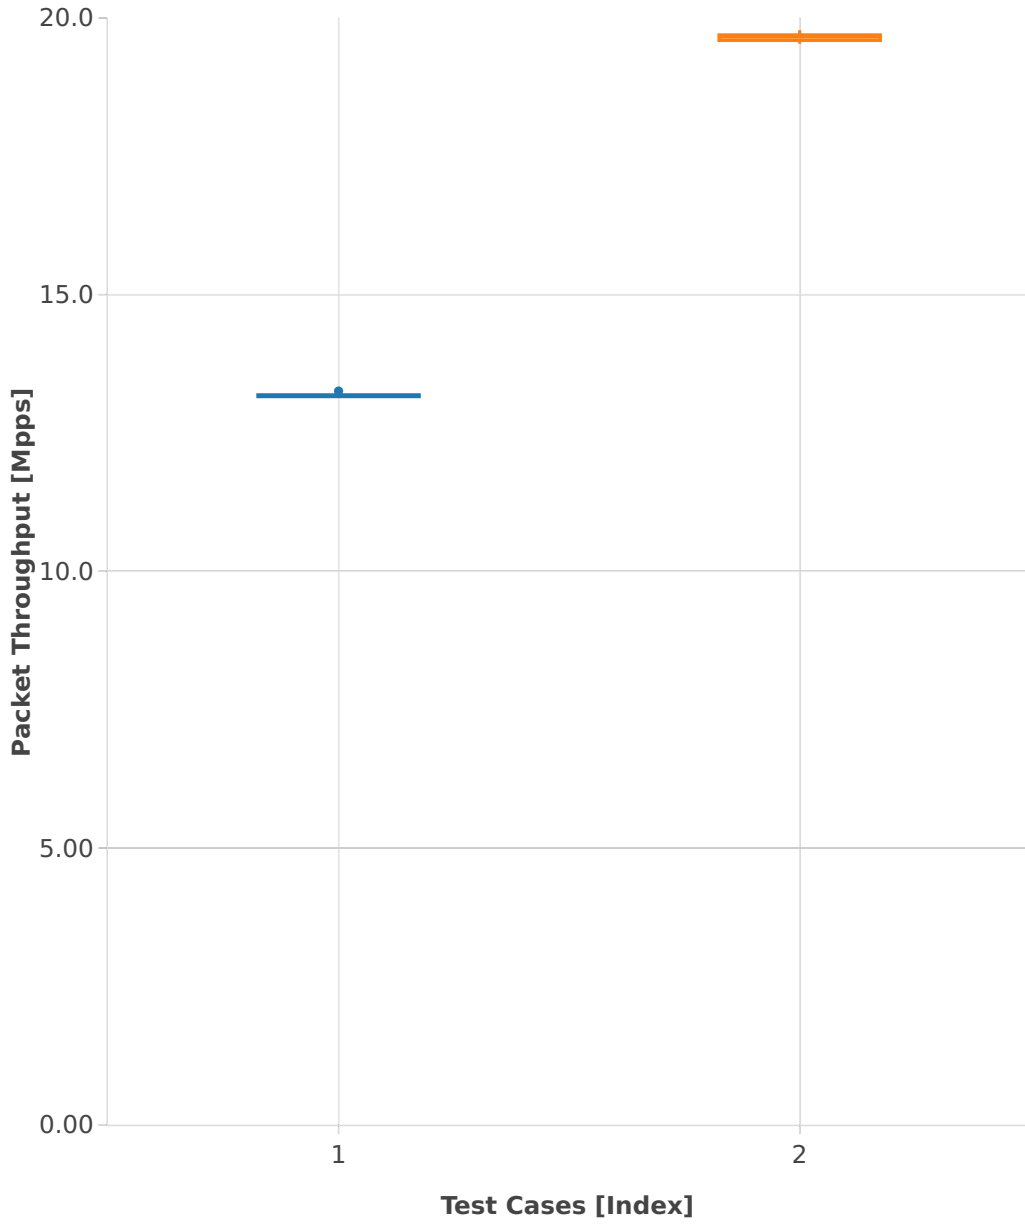

Packet Throughput: ip4-3n-skx-x710-64b-4t2c-features-nat44-pdr

- 1. (11 runs) 10ge2p1x710-ethip4udp-ip4base-nat44
- 2. (11 runs) 10ge2p1x710-ethip4udp-ip4scale1000-
ip4base-nat44