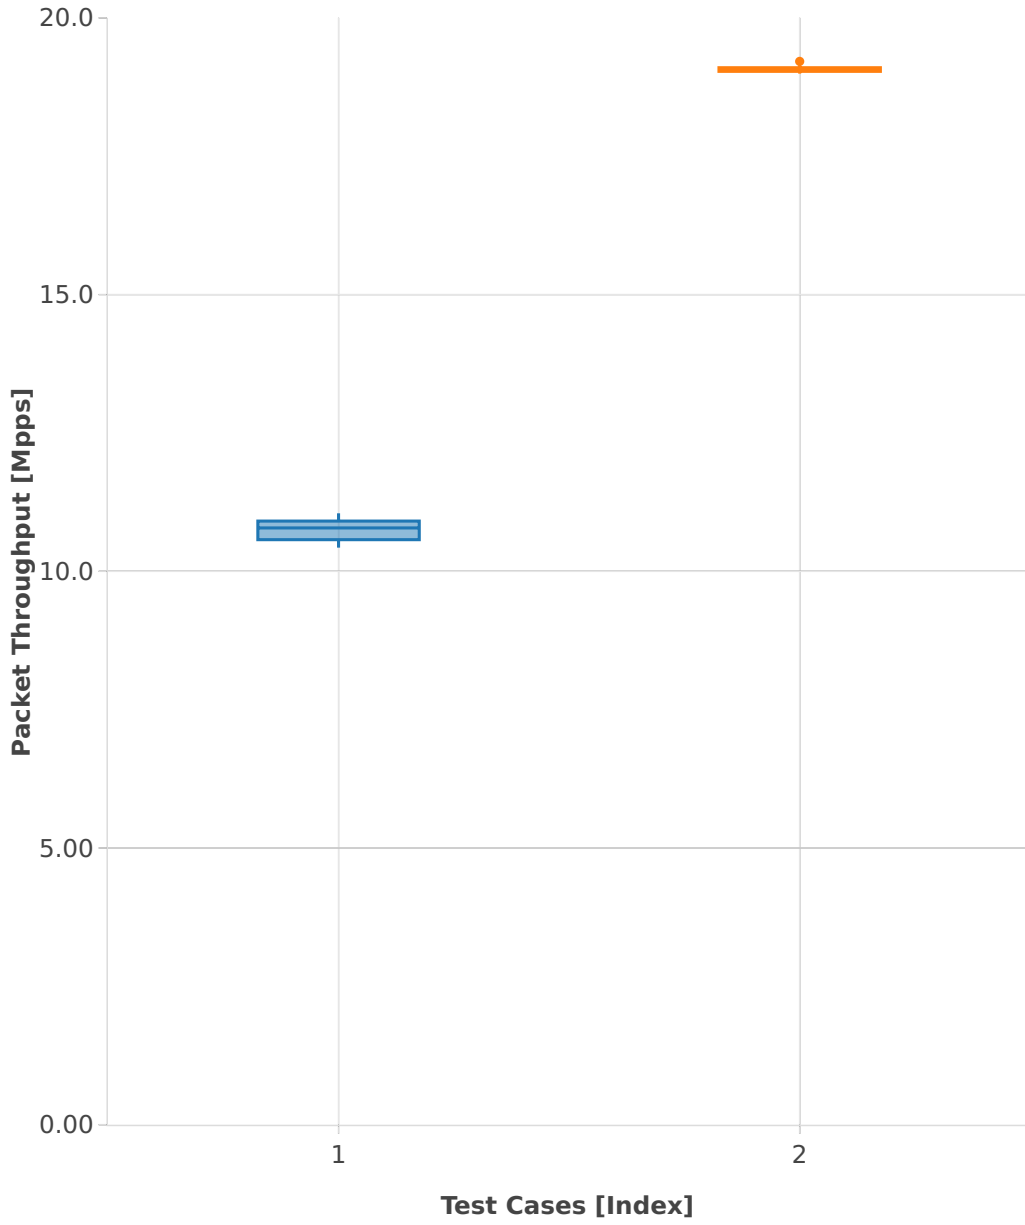

Packet Throughput: ip4-3n-skx-x710-64b-4t2c-features-nat44-ndr

- 1. (11 runs) 10ge2p1x710-ethip4udp-ip4base-nat44
- 2. (11 runs) 10ge2p1x710-ethip4udp-ip4scale1000-
ip4base-nat44