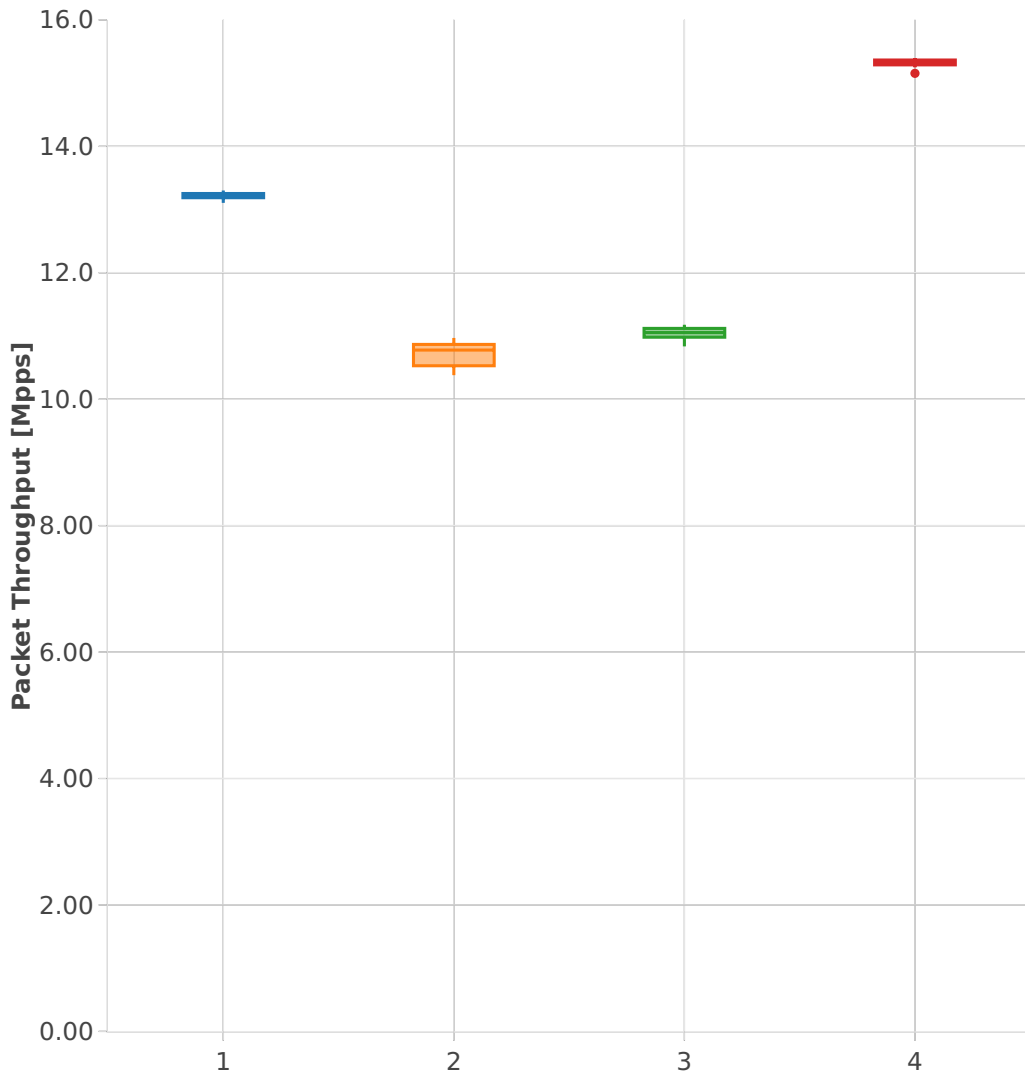

Packet Throughput: ip4-3n-skx-x710-64b-2t1c-features-ndr

Test Cases [Index]

- 1. (11 runs) 10ge2p1x710-dot1q-ip4base
- 2. (11 runs) 10ge2p1x710-ethip4udp-ip4base-nat44
- 3. (11 runs) 10ge2p1x710-ethip4-ip4base-ipolicemarkbase
- 4. (11 runs) 10ge2p1x710-ethip4-ip4base-.....