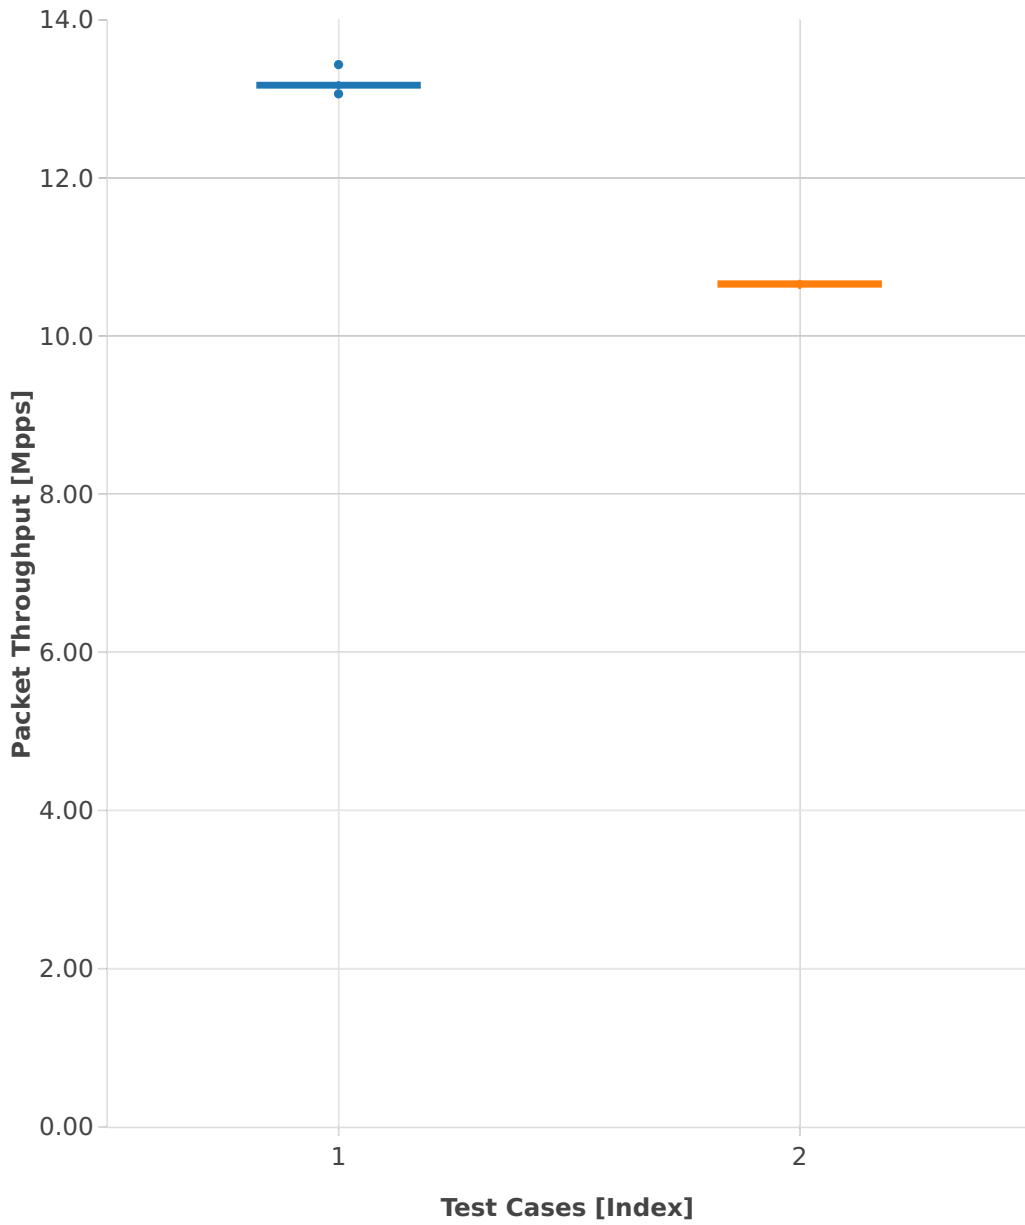

Packet Throughput: ip4-3n-skx-x710-64b-2t1c-features-nat44-pdr

- 1. (11 runs) 10ge2p1x710-ethip4udp-ip4base-nat44
- 2. (11 runs) 10ge2p1x710-ethip4udp-ip4scale1000-
ip4base-nat44