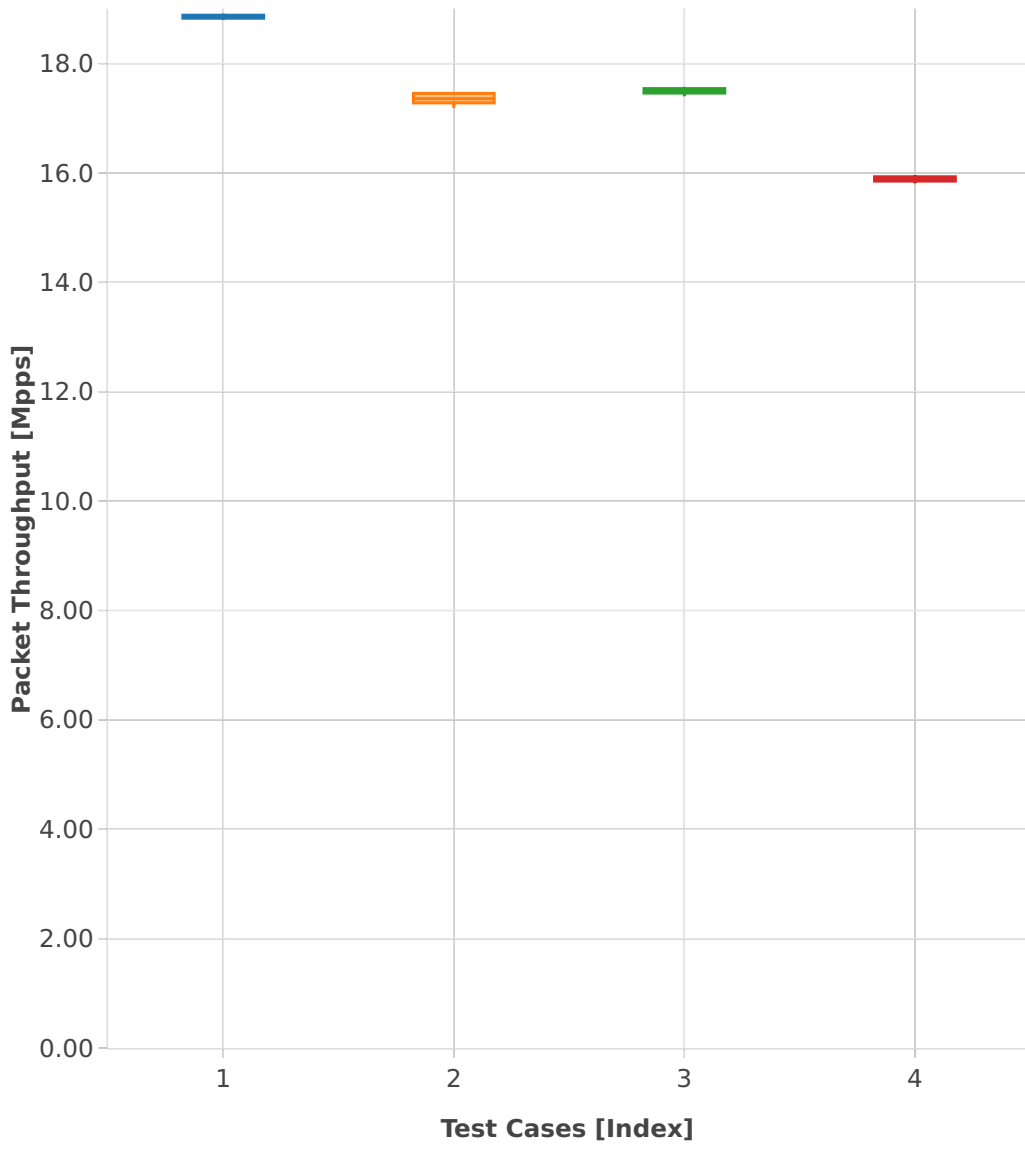

Packet Throughput: ip4-3n-skx-x710-64b-2t1c-base_and_scale-ndr

- 1. (11 runs) 10ge2p1x710-ethip4-ip4base
- 2. (11 runs) 10ge2p1x710-ethip4-ip4scale20k
- 3. (10 runs) 10ge2p1x710-ethip4-ip4scale200k
- 4. (11 runs) 10ge2p1x710-ethip4-ip4scale2m