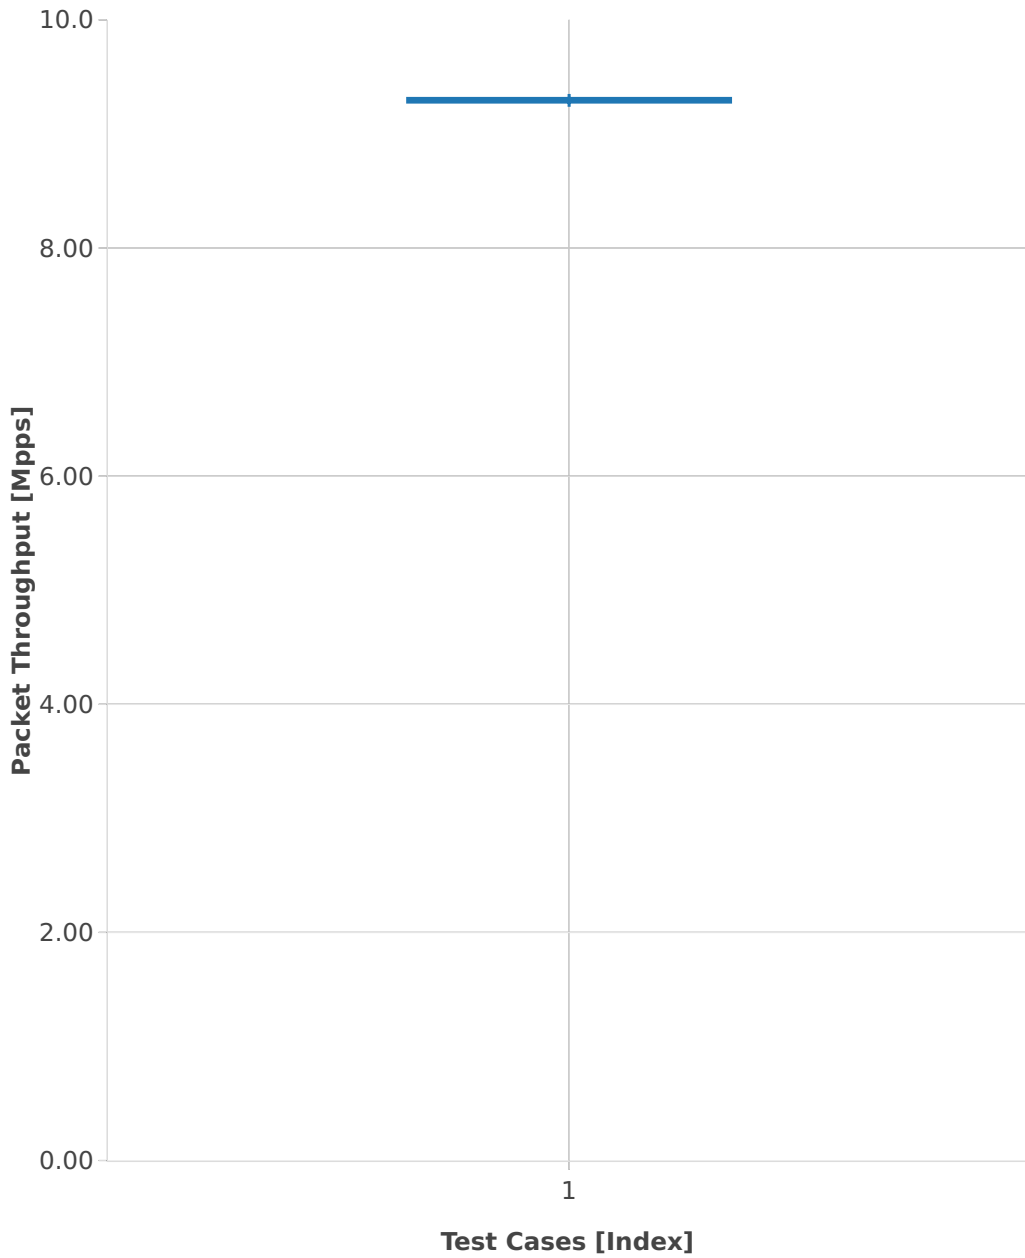

Packet Throughput: ip4-3n-hsw-xl710-64b-1t1c-base_and_scale-pdr

■ 1. (10 runs) 40ge2p1xl710-ethip4-ip4base