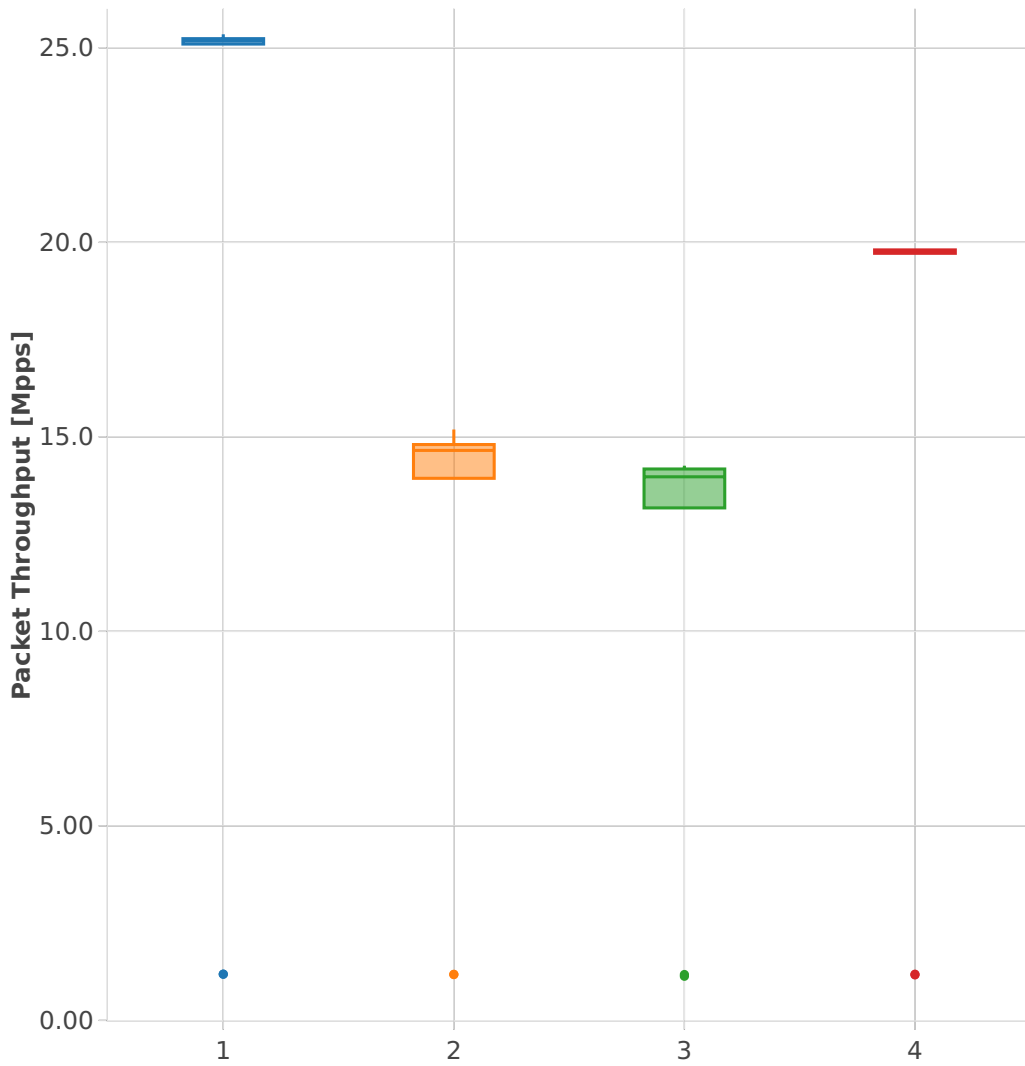

Packet Throughput: ip4-3n-hsw-x710-64b-2t2c-features-ndr

Test Cases [Index]

- 1. (10 runs) 10ge2p1x710-ethip4-ip4base
- 2. (10 runs) 10ge2p1x710-ethip4udp-ip4base-nat44
- 3. (10 runs) 10ge2p1x710-ethip4-ip4base-ipolicemarkbase
- 4. (10 runs) 10ge2p1x710-ethip4-ip4base-.....