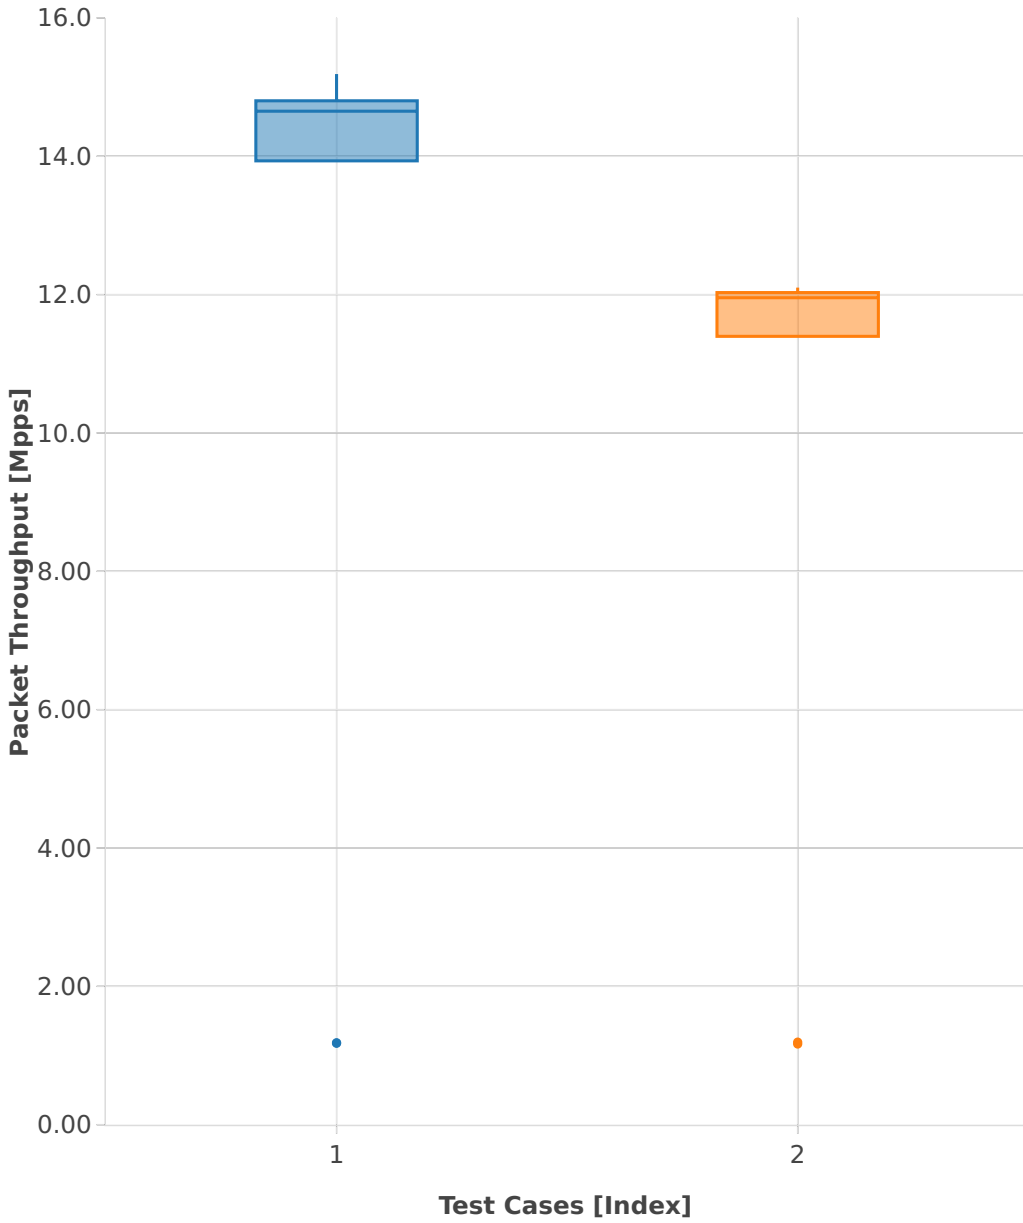

Packet Throughput: ip4-3n-hsw-x710-64b-2t2c-features-nat44-ndr

- 1. (10 runs) 10ge2p1x710-ethip4udp-ip4base-nat44
- 2. (10 runs) 10ge2p1x710-ethip4udp-ip4scale1000-
ip4base-nat44