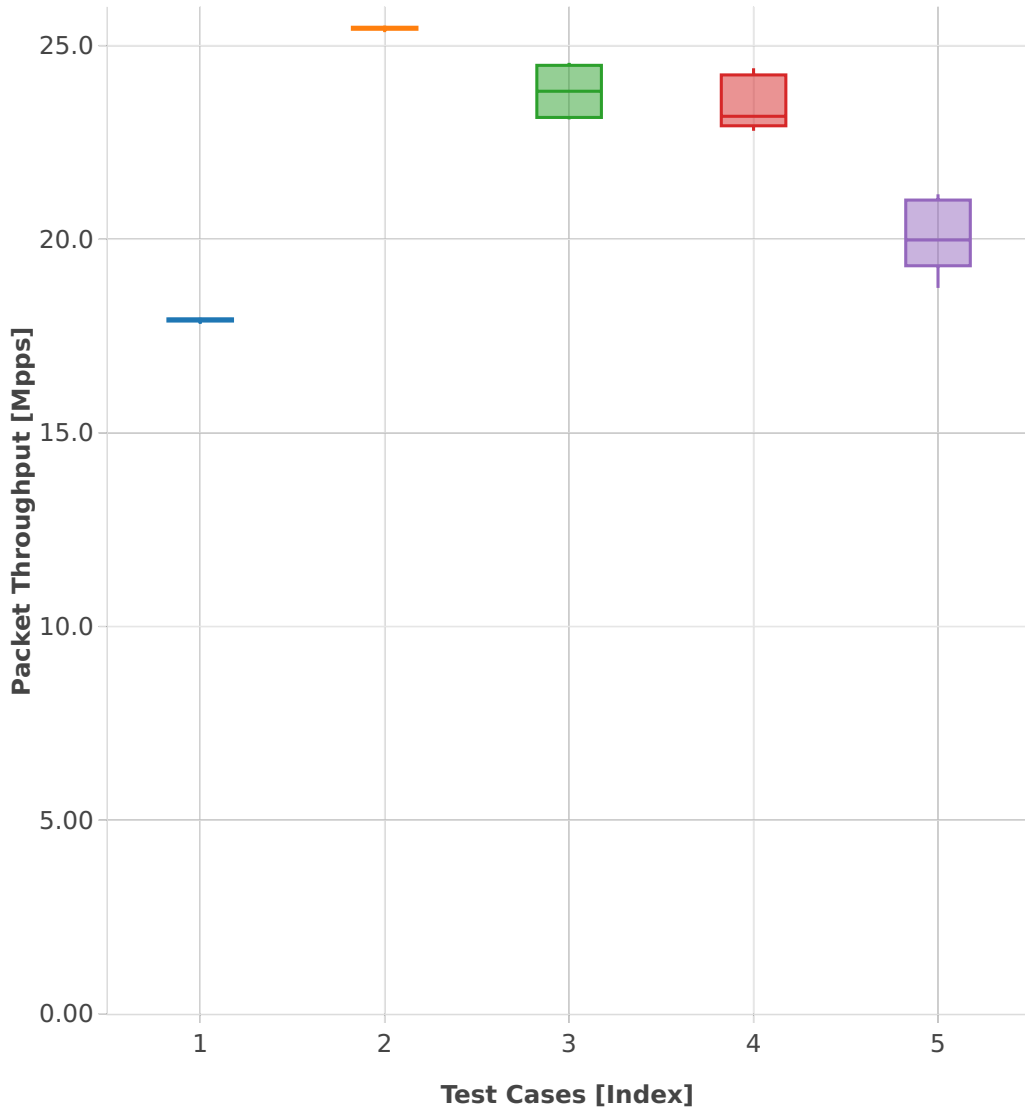

Packet Throughput: ip4-3n-hsw-x710-64b-2t2c-base_and_scale-pdr

- 1. (10 runs) 10ge2p1x710-dot1q-ip4base
- 2. (10 runs) 10ge2p1x710-ethip4-ip4base
- 3. (10 runs) 10ge2p1x710-ethip4-ip4scale20k
- 4. (09 runs) 10ge2p1x710-ethip4-ip4scale200k
- 5. (10 runs) 10ge2p1x710-ethip4-ip4scale2m